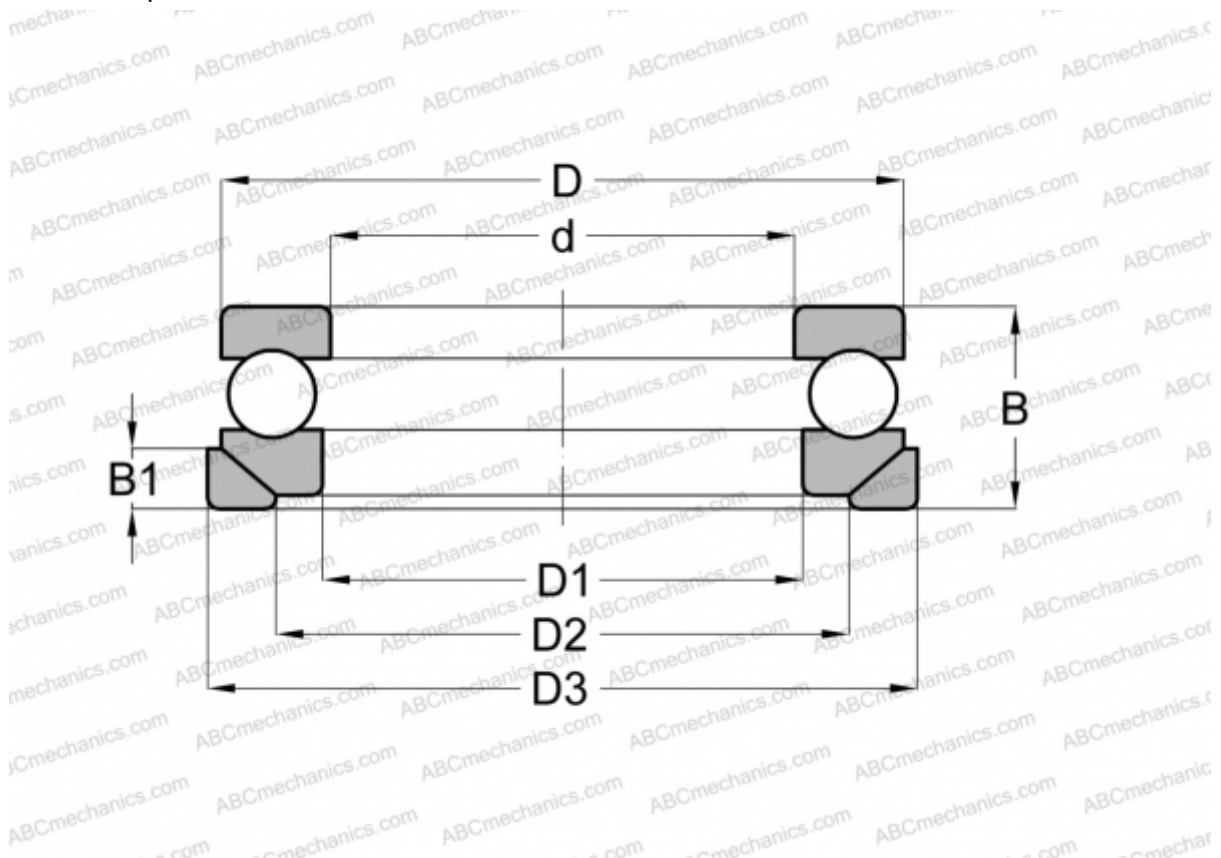

53228+U 228 SKF

Thrust ball bearings

TYPE: Ball bearings, Thrust ball bearing, Single direction, With spherical housing locating washer and seating washer, separable

Technical specification

DIMENSIONS, MM

d	140,000
D	197,000
D1	143,000
D2	170,000
D3	210,000
B	55,000
B1	17,000

WEIGHT, KG 5,450

MANUFACTURER [SKF](#)

INTERCHANGE

ABC	53228+U228
FAG	53228+U228
RIV	LR 140

INCLUDED PRODUCTS

U 228

INTERCHANGE