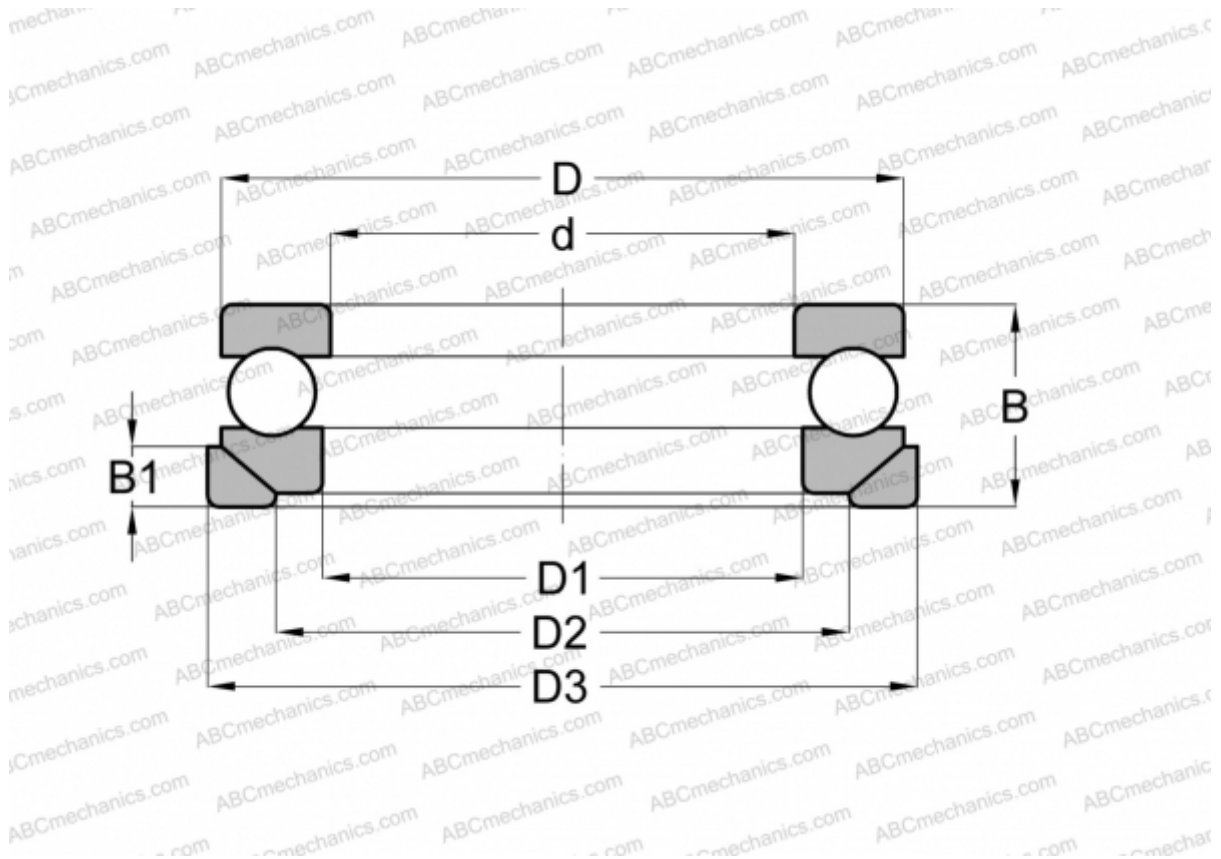

## 53228 U STEYR

Thrust ball bearings

TYPE: Ball bearings, Thrust ball bearing, Single direction, With spherical housing locating washer and seating washer, separable

### Technical specification

#### DIMENSIONS, MM

d	140,000
D	197,000
D1	143,000
D2	170,000
D3	210,000
B	55,000
B1	17,000

**WEIGHT, KG** 5,987

**MANUFACTURER** [STEYR](#)