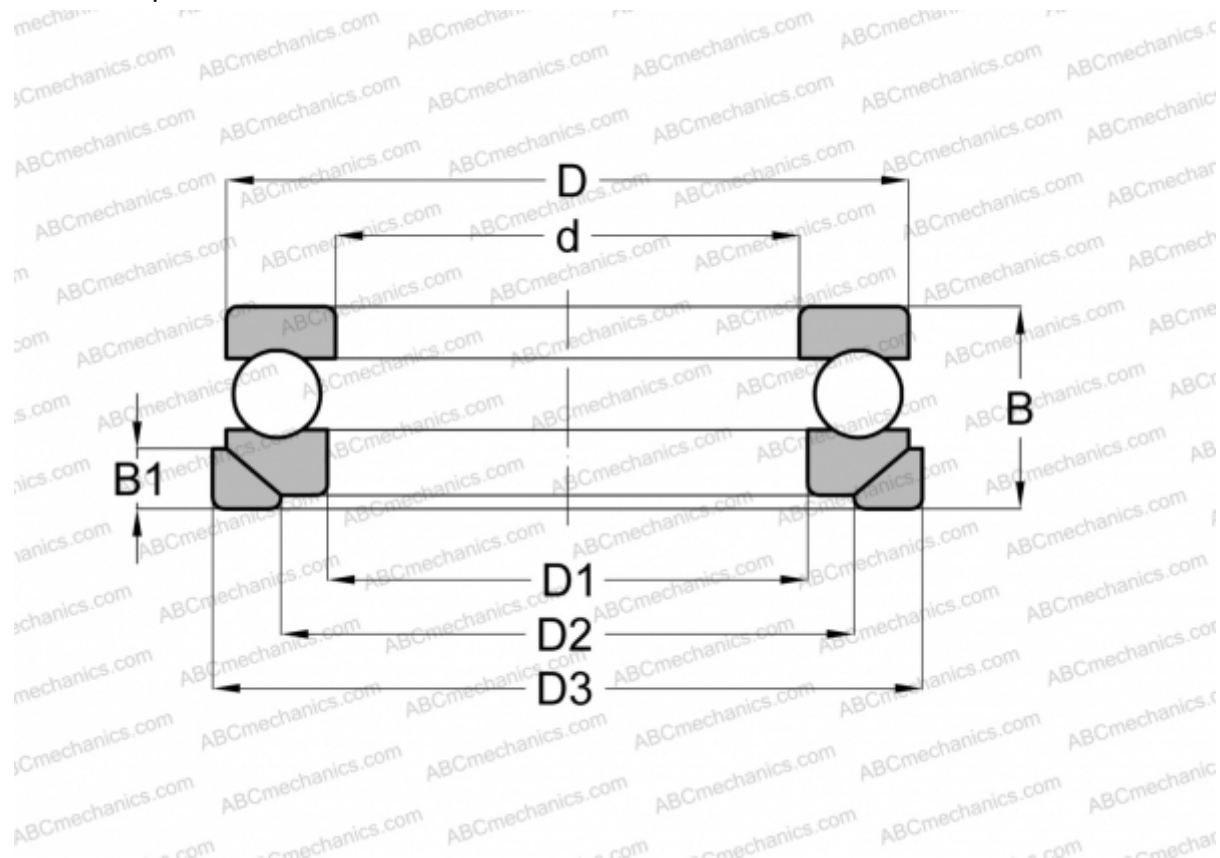

## 53328+U328 ABC

Thrust ball bearings

TYPE: Ball bearings, Thrust ball bearing, Single direction, With spherical housing locating washer and seating washer, separable

### Technical specification

#### DIMENSIONS, MM

d	140,000
D	235,000
D1	144,000
D2	190,000
D3	250,000
B	92,000
B1	26,000

**WEIGHT, KG** 18,416

**MANUFACTURER** [ABC](#)