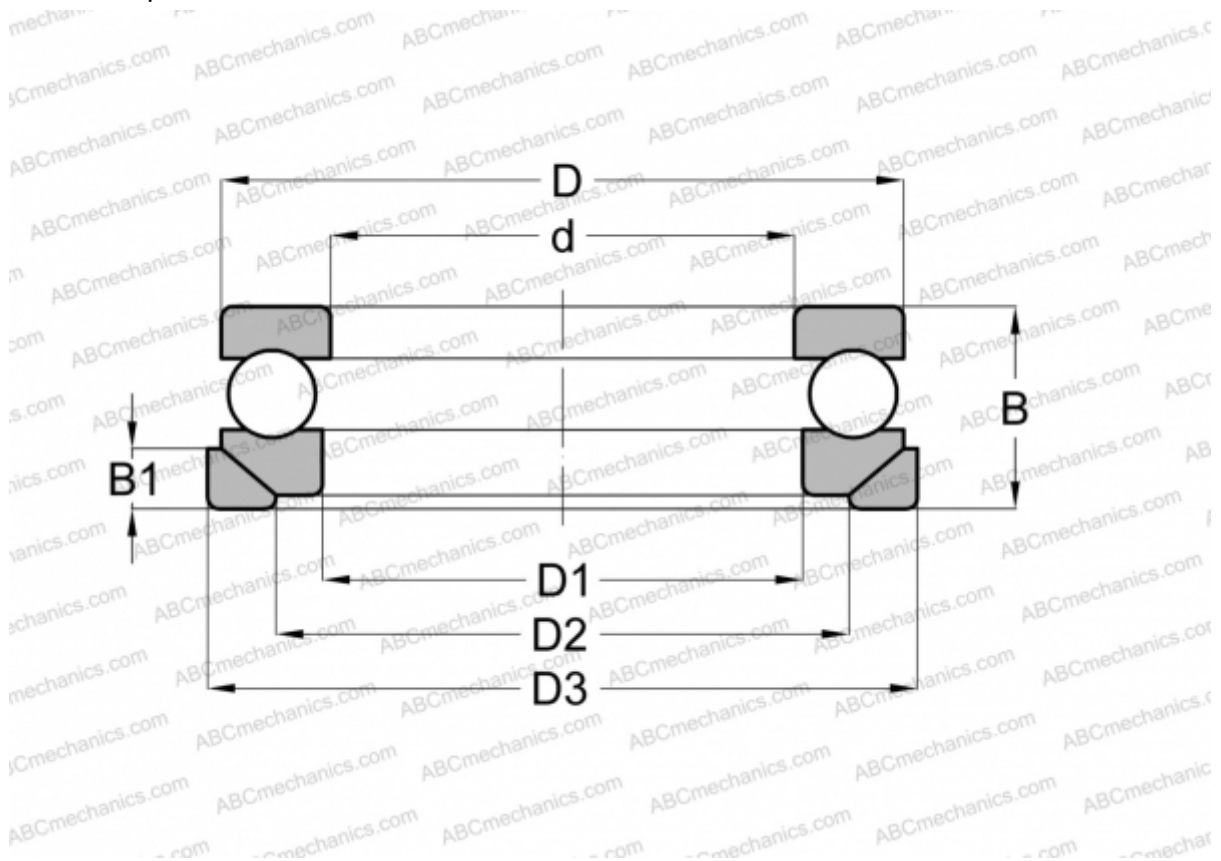

## 53428+U428 ABC

Thrust ball bearings

TYPE: Ball bearings, Thrust ball bearing, Single direction, With spherical housing locating washer and seating washer, separable

### Technical specification

#### DIMENSIONS, MM

d	140,000
D	275,000
D1	144,000
D2	206,000
D3	290,000
B	131,000
B1	38,000

**WEIGHT, KG** 40,302

**MANUFACTURER** [ABC](#)