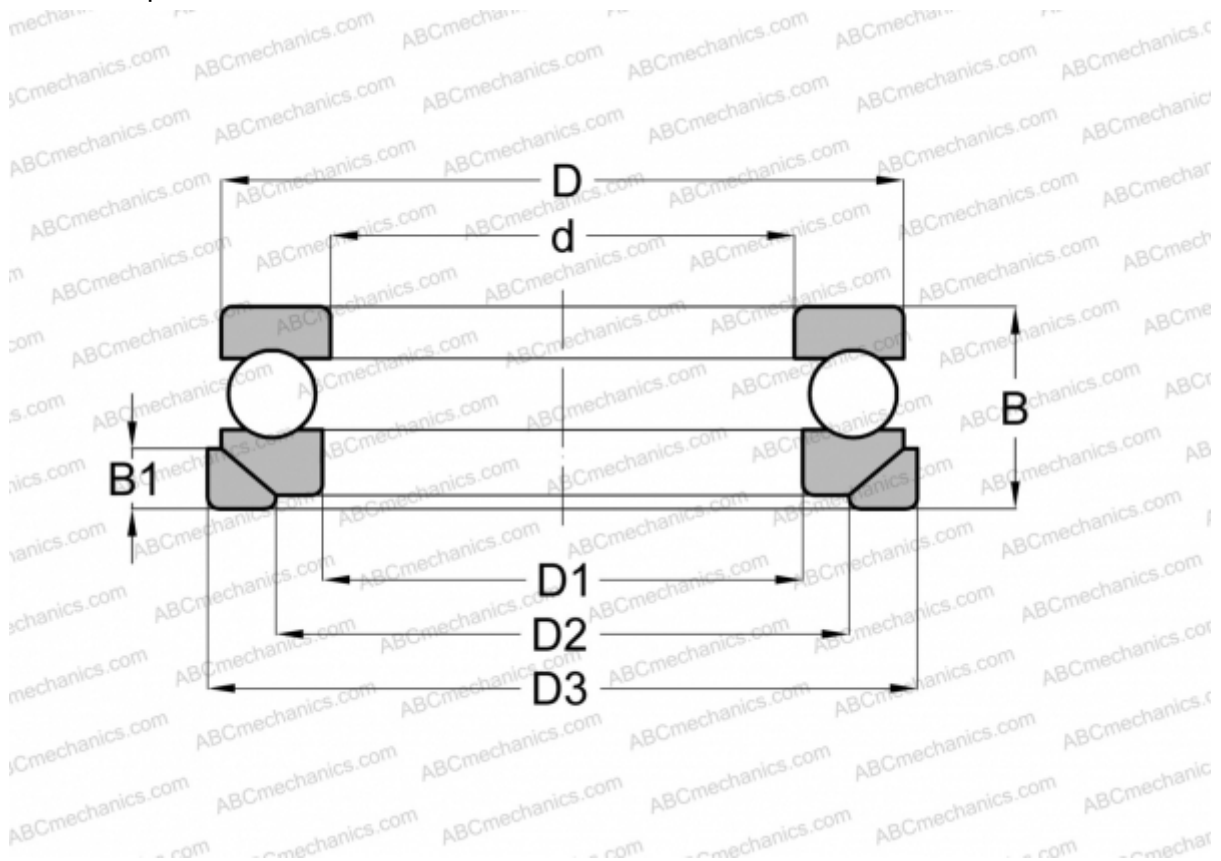

## 53428 U STEYR

Thrust ball bearings

TYPE: Ball bearings, Thrust ball bearing, Single direction, With spherical housing locating washer and seating washer, separable

### Technical specification

#### DIMENSIONS, MM

d	140,000
D	275,000
D1	144,000
D2	206,000
D3	290,000
B	131,000
B1	38,000

**WEIGHT, KG** 40,302

**MANUFACTURER** [STEYR](#)