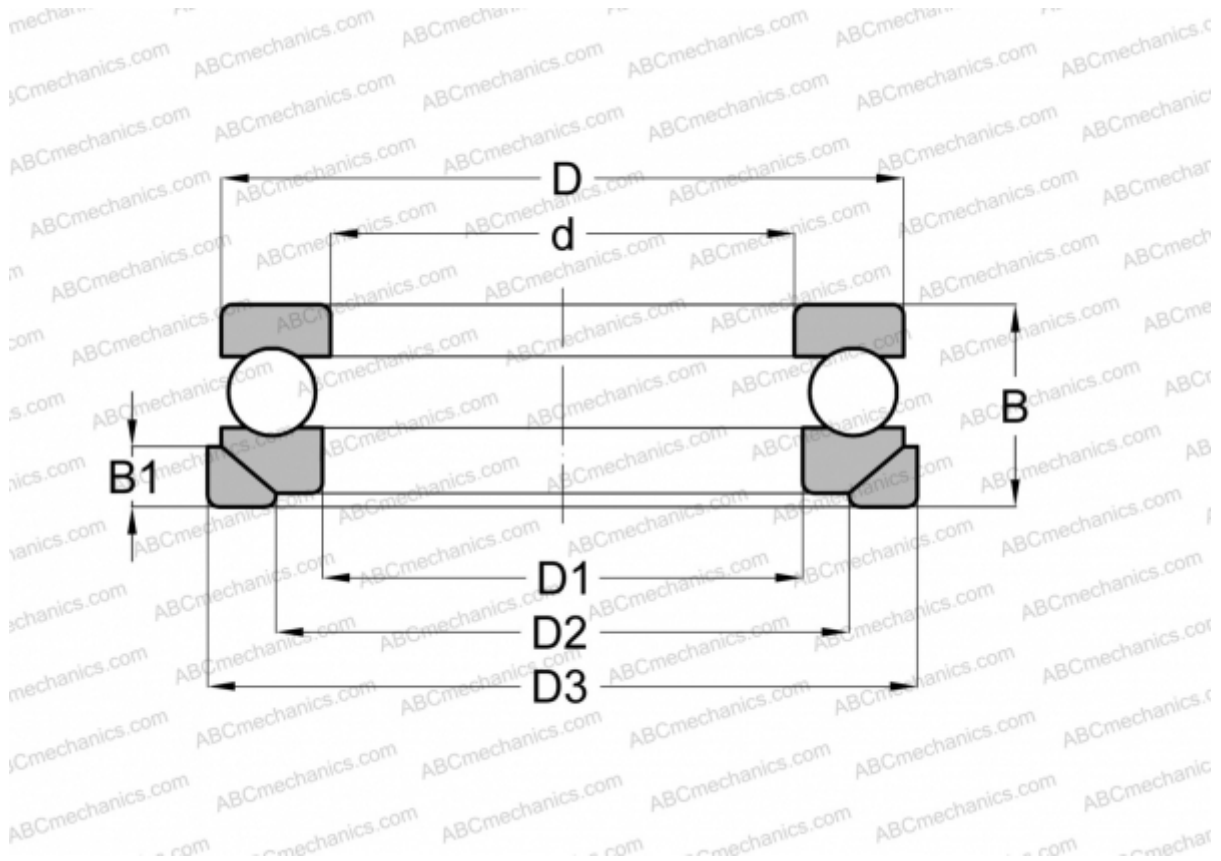

## 53428 U NSK

Thrust ball bearings

TYPE: Ball bearings, Thrust ball bearing, Single direction, With spherical housing locating washer and seating washer, separable

### Technical specification

#### DIMENSIONS, MM

d	140,000
D	275,000
D1	144,000
D2	206,000
D3	290,000
B	131,000
B1	38,000

**WEIGHT, KG** 40,302

**MANUFACTURER** [NSK](#)