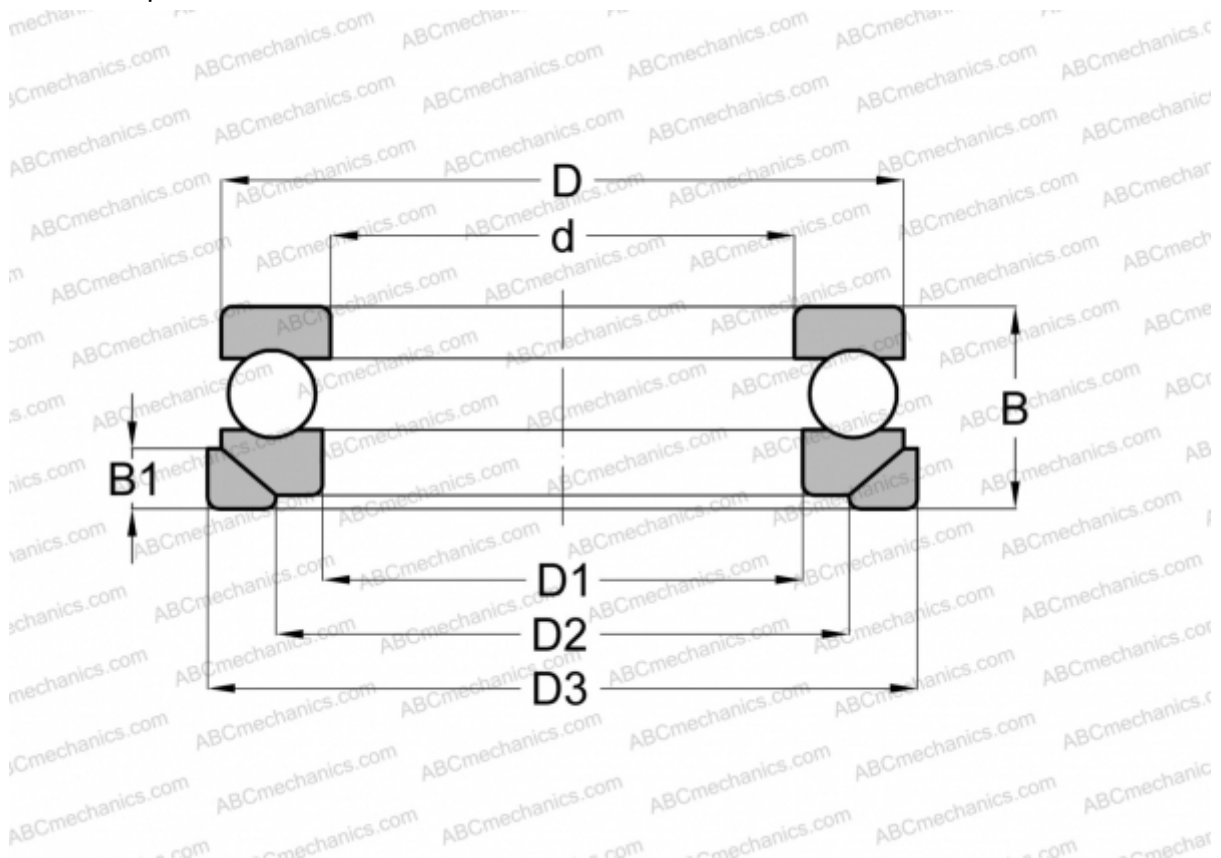

53230MP+U230 FAG

Thrust ball bearings

TYPE: Ball bearings, Thrust ball bearing, Single direction, With spherical housing locating washer and seating washer, separable

Technical specification

DIMENSIONS, MM

d	150,000
D	212,000
D1	153,000
D2	180,000
D3	225,000
B	60,000
B1	20,500

WEIGHT, KG 7,257

MANUFACTURER [FAG](#)

INTERCHANGE

ABC	53230+U230
RIV	LR 150
STEYR	53230 U

INTERCHANGE

NSK [53230 U](#)