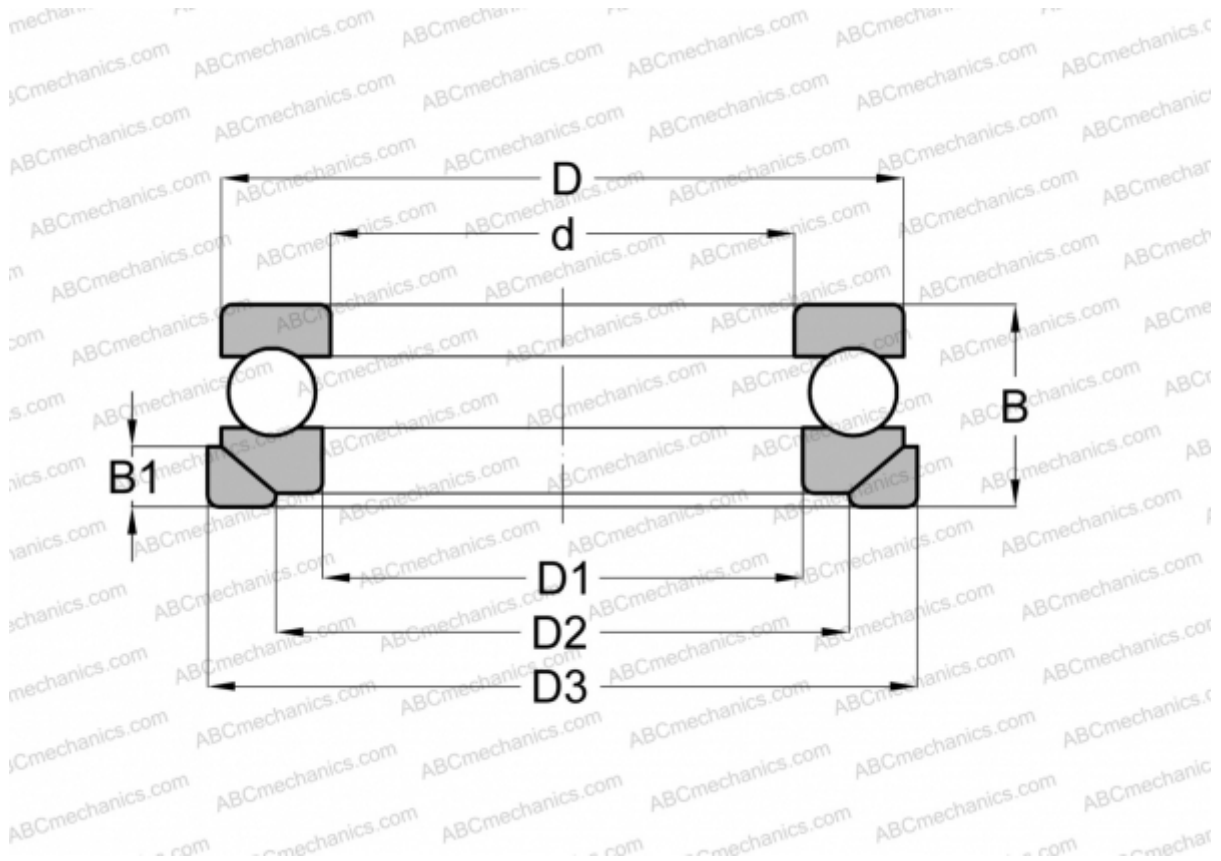

LR 150 RIV

Thrust ball bearings

TYPE: Ball bearings, Thrust ball bearing, Single direction, With spherical housing locating washer and seating washer, separable

Technical specification

DIMENSIONS, MM

d	150,000
D	212,000
D1	153,000
D2	180,000
D3	225,000
B	60,000
B1	20,500