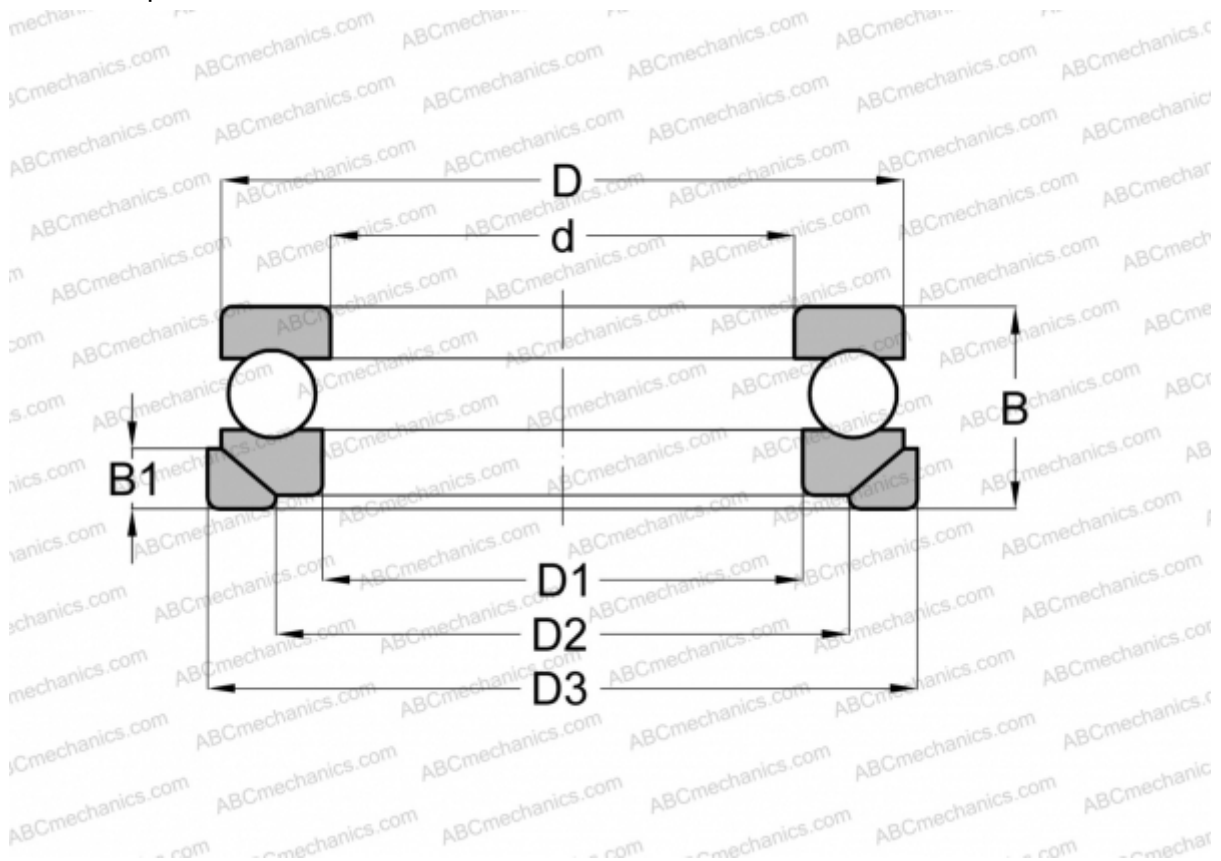

53230 U STEYR

Thrust ball bearings

TYPE: Ball bearings, Thrust ball bearing, Single direction, With spherical housing locating washer and seating washer, separable

Technical specification

DIMENSIONS, MM

d	150,000
D	212,000
D1	153,000
D2	180,000
D3	225,000
B	60,000
B1	20,500