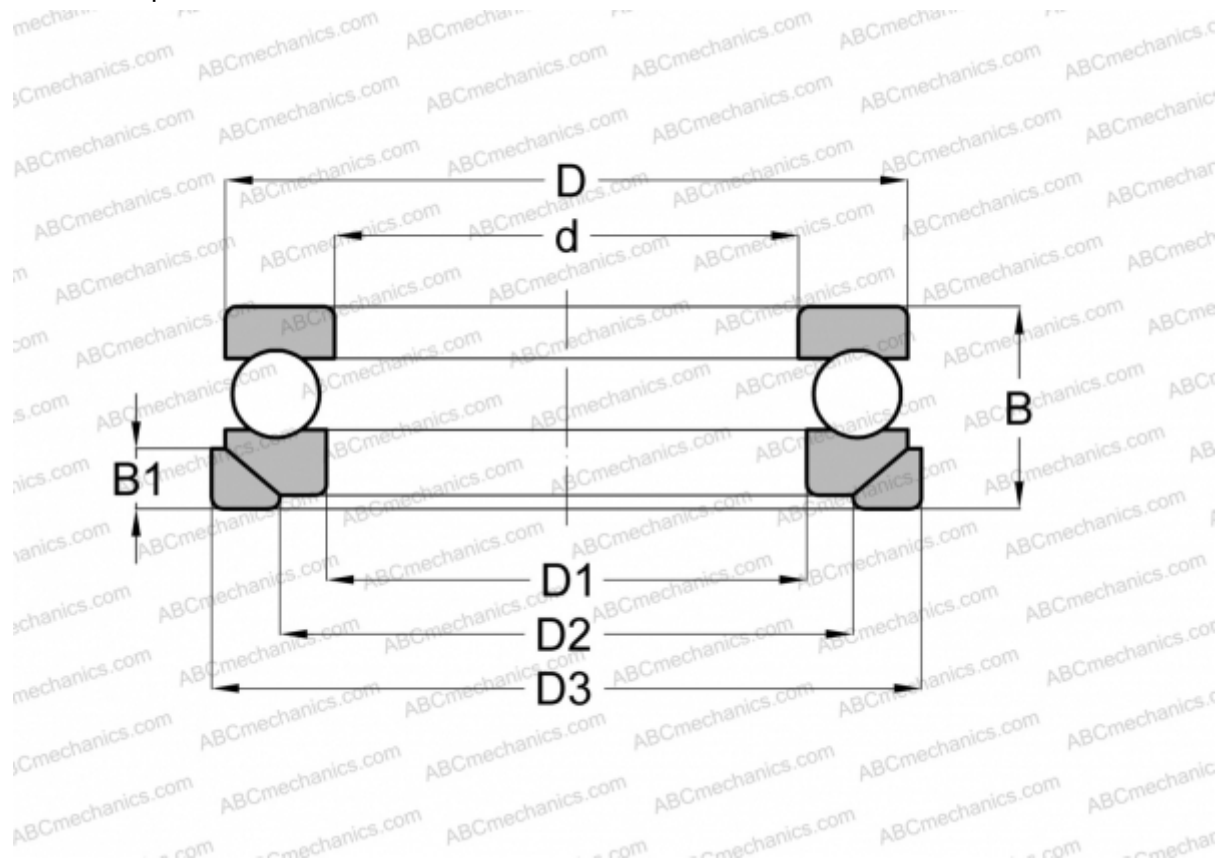

53330+U330 ABC

Thrust ball bearings

TYPE: Ball bearings, Thrust ball bearing, Single direction, With spherical housing locating washer and seating washer, separable

Technical specification

DIMENSIONS, MM

d	150,000
D	245,000
D1	154,000
D2	200,000
D3	260,000
B	92,000
B1	26,000

WEIGHT, KG 19,187

MANUFACTURER [ABC](#)

INTERCHANGE

FAG	53330MP+U330
RIV	MR 150
STEYR	53330 U

INTERCHANGE

NSK

[53330 U](#)