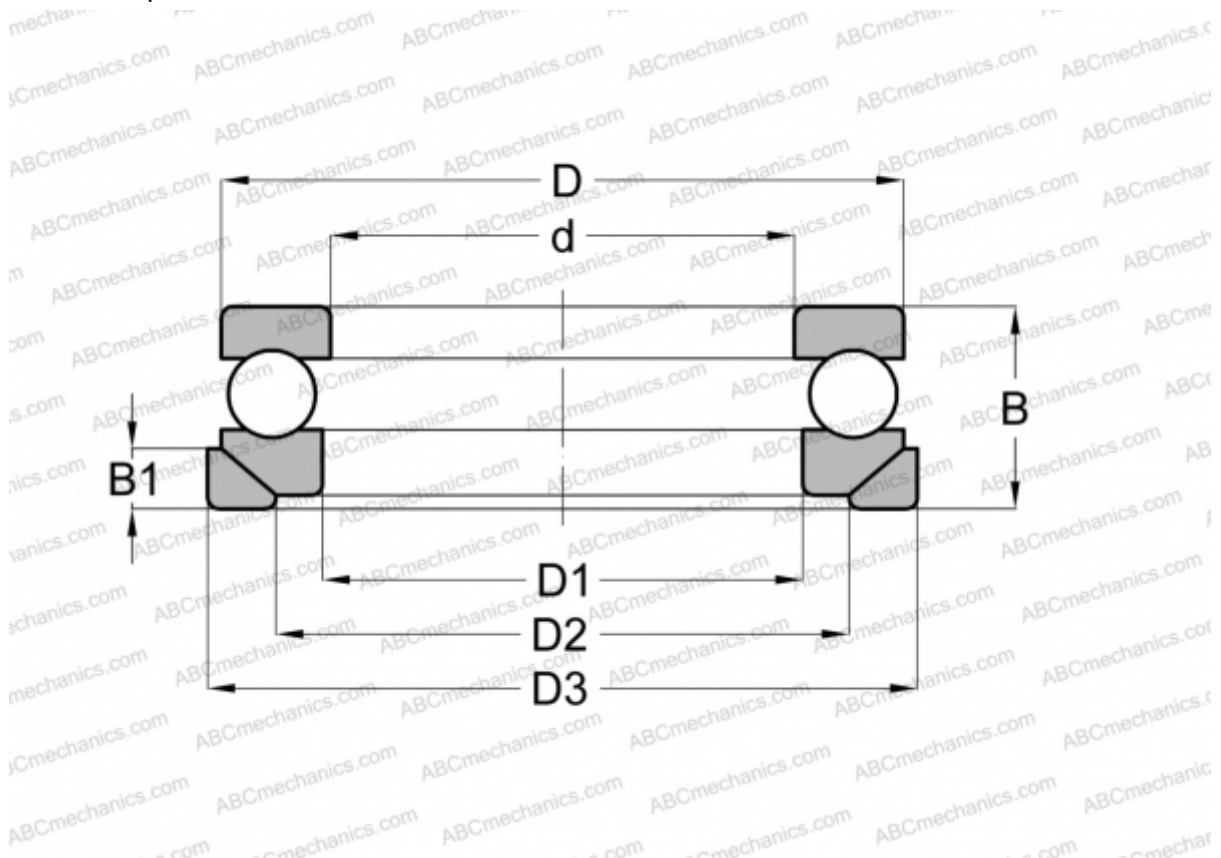

53330MP+U330 FAG

Thrust ball bearings

TYPE: Ball bearings, Thrust ball bearing, Single direction, With spherical housing locating washer and seating washer, separable

Technical specification

DIMENSIONS, MM

d	150,000
D	245,000
D1	154,000
D2	200,000
D3	260,000
B	92,000
B1	26,000

WEIGHT, KG 19,187

MANUFACTURER [FAG](#)

INTERCHANGE

ABC	53330+U330
RIV	MR 150
STEYR	53330 U

INTERCHANGE

NSK [53330 U](#)