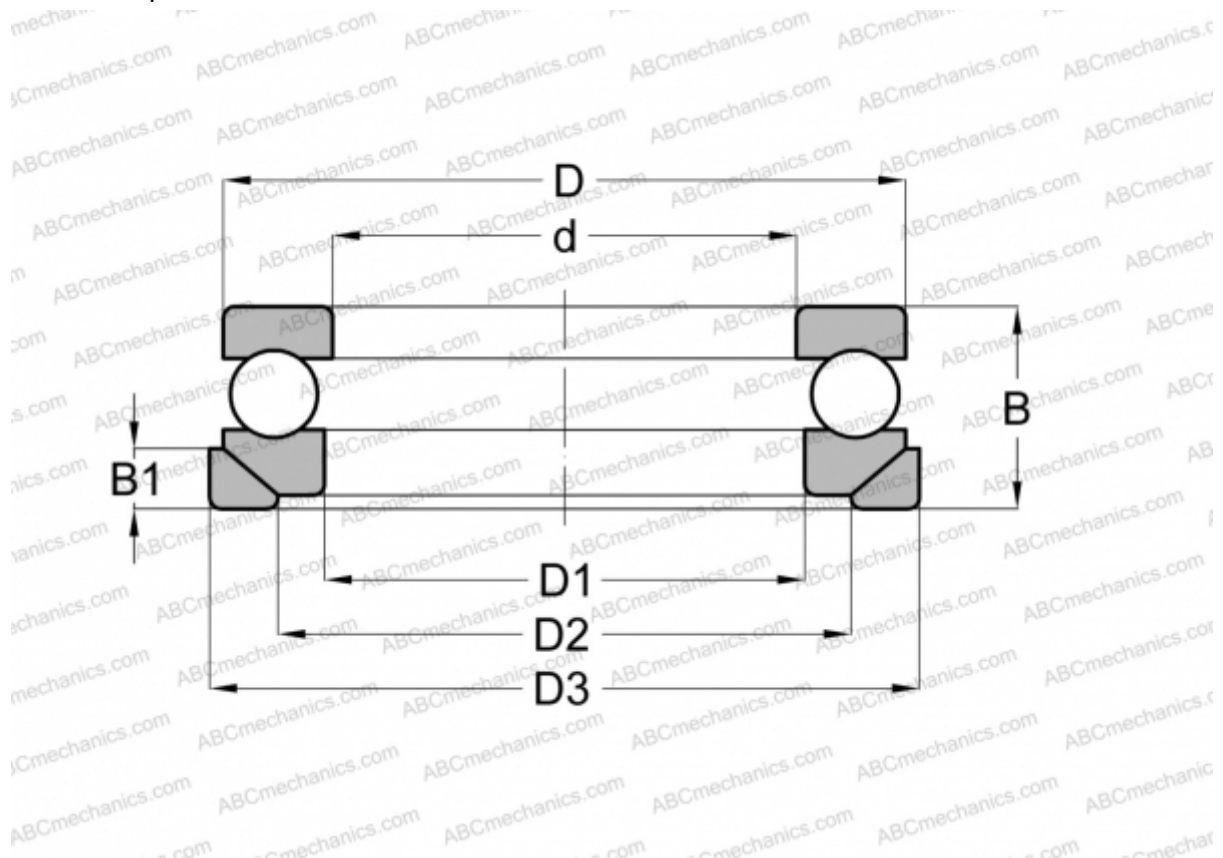

53330 U STEYR

Thrust ball bearings

TYPE: Ball bearings, Thrust ball bearing, Single direction, With spherical housing locating washer and seating washer, separable

Technical specification

DIMENSIONS, MM

d	150,000
D	245,000
D1	154,000
D2	200,000
D3	260,000
B	92,000
B1	26,000

WEIGHT, KG 19,187

MANUFACTURER [STEYR](#)

INTERCHANGE

ABC	53330+U330
FAG	53330MP+U330
RIV	MR 150

INTERCHANGE

NSK [53330 U](#)