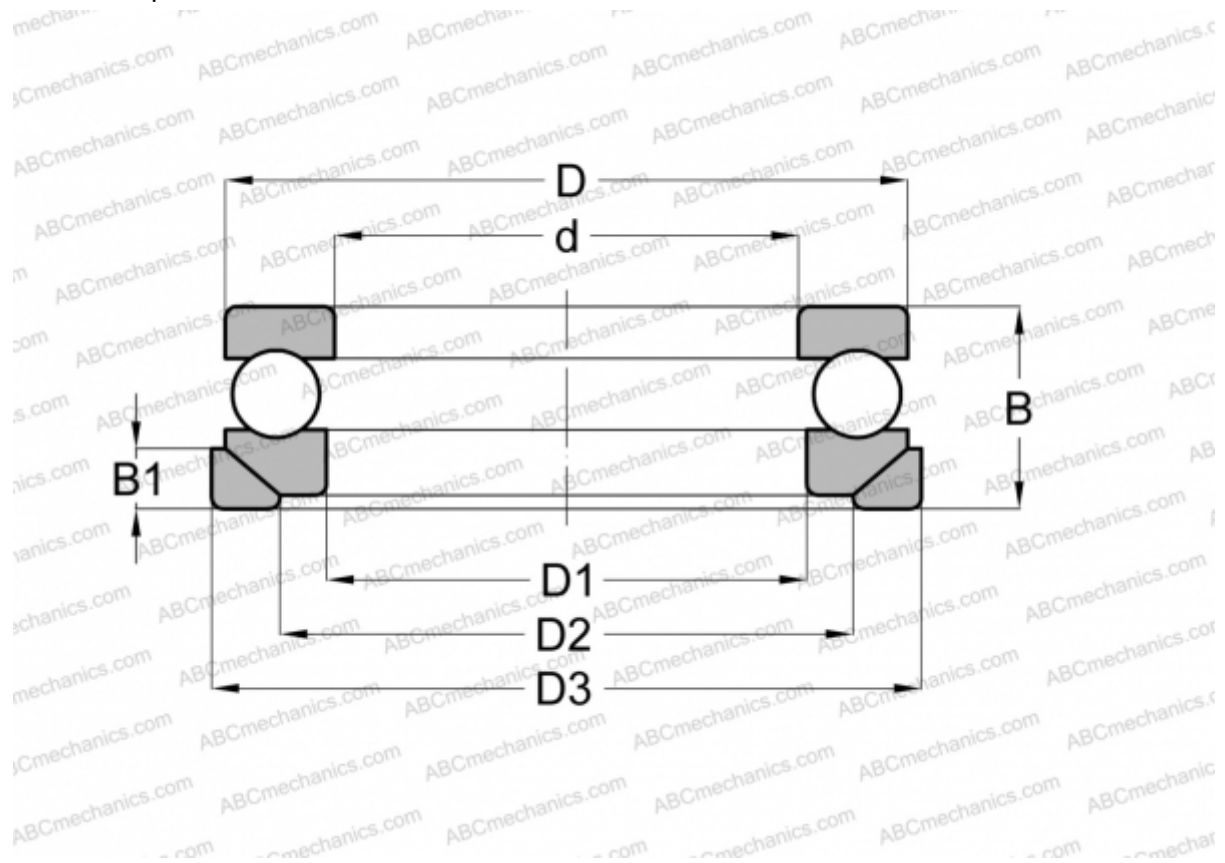

53430+U430 ABC

Thrust ball bearings

TYPE: Ball bearings, Thrust ball bearing, Single direction, With spherical housing locating washer and seating washer, separable

Technical specification

DIMENSIONS, MM

d	150,000
D	295,000
D1	154,000
D2	225,000
D3	310,000
B	140,000
B1	41,000

WEIGHT, KG 48,403

MANUFACTURER [ABC](#)

INTERCHANGE

RIV	PR-150
STEYR	53430 U
NSK	53430 U