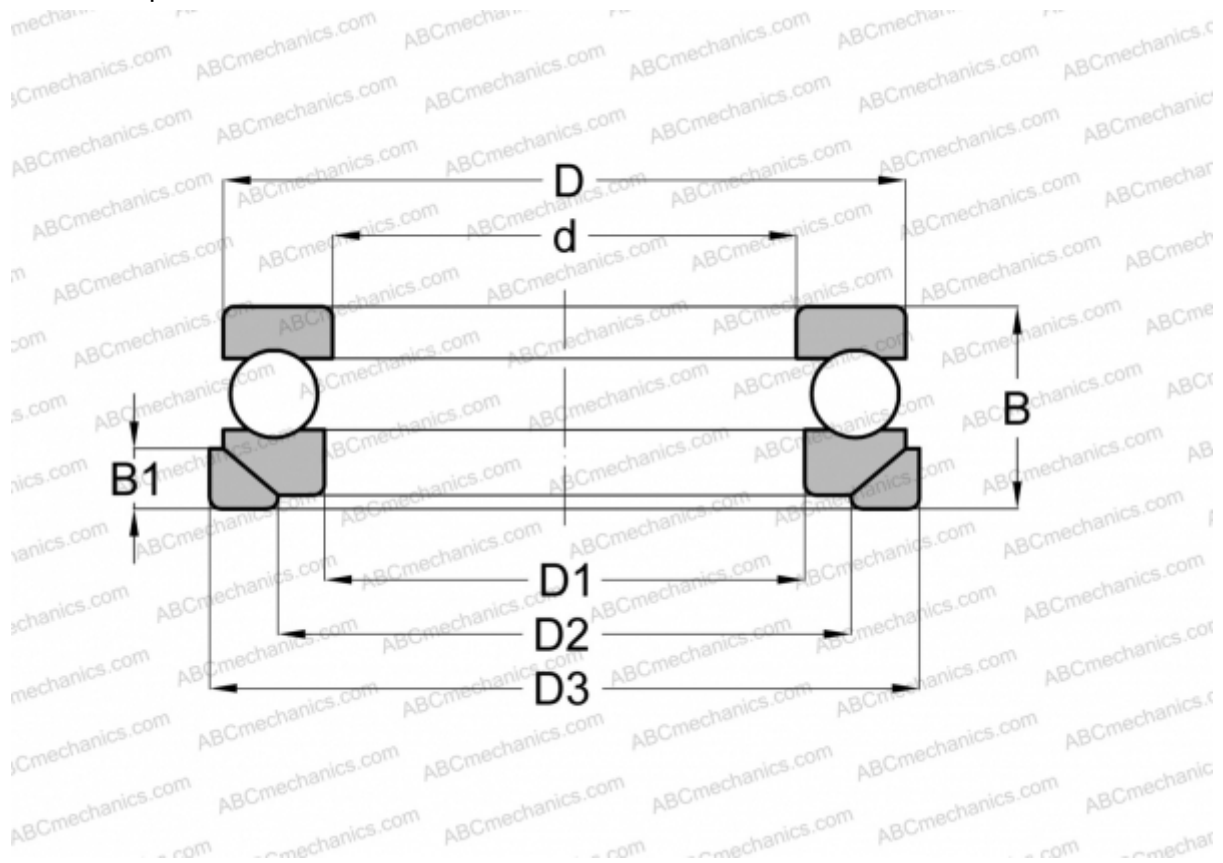

## 53430 U NSK

Thrust ball bearings

TYPE: Ball bearings, Thrust ball bearing, Single direction, With spherical housing locating washer and seating washer, separable

### Technical specification

#### DIMENSIONS, MM

d	150,000
D	295,000
D1	154,000
D2	225,000
D3	310,000
B	140,000
B1	41,000

**WEIGHT, KG** 48,403

**MANUFACTURER** [NSK](#)