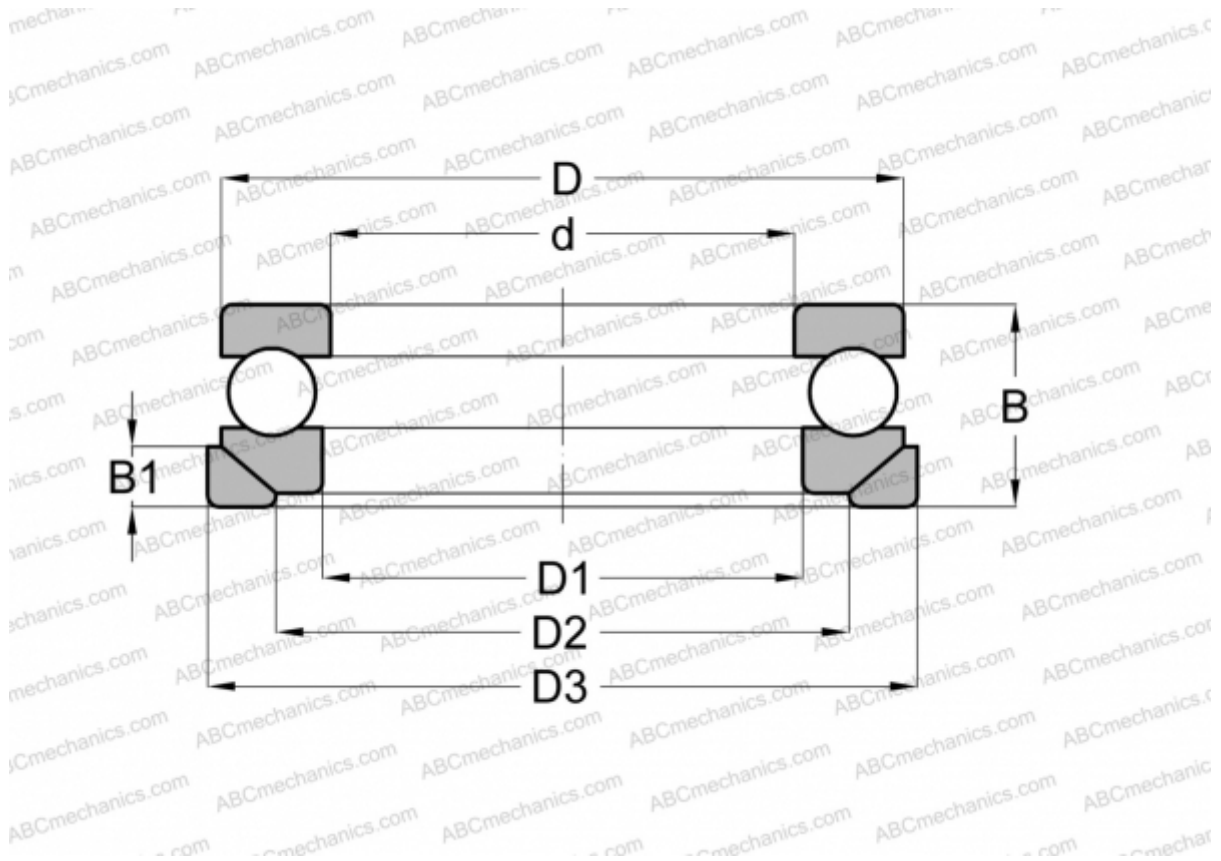

## 53332 U STEYR

Thrust ball bearings

TYPE: Ball bearings, Thrust ball bearing, Single direction, With spherical housing locating washer and seating washer, separable

### Technical specification

#### DIMENSIONS, MM

d	160,000
D	265,000
D1	164,000
D2	215,000
D3	280,000
B	100,000
B1	29,000

**WEIGHT, KG** 24,503

**MANUFACTURER** [STEYR](#)