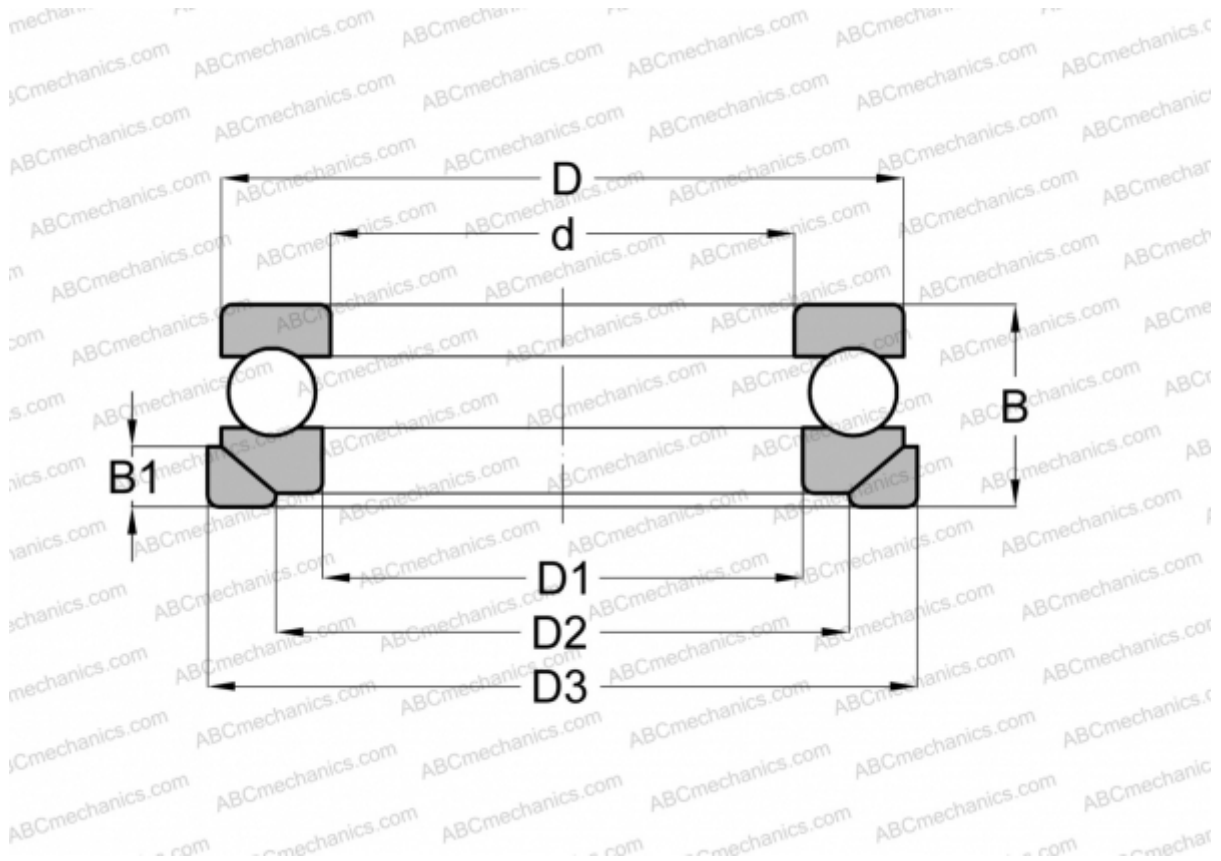

53332 U NSK

Thrust ball bearings

TYPE: Ball bearings, Thrust ball bearing, Single direction, With spherical housing locating washer and seating washer, separable

Technical specification

DIMENSIONS, MM

d	160,000
D	265,000
D1	164,000
D2	215,000
D3	280,000
B	100,000
B1	29,000

WEIGHT, KG 24,503

MANUFACTURER [NSK](#)

INTERCHANGE

ABC	53332+U332
FAG	53332MP+U332
RIV	MR 160

INTERCHANGE

STEYR

[53332 U](#)