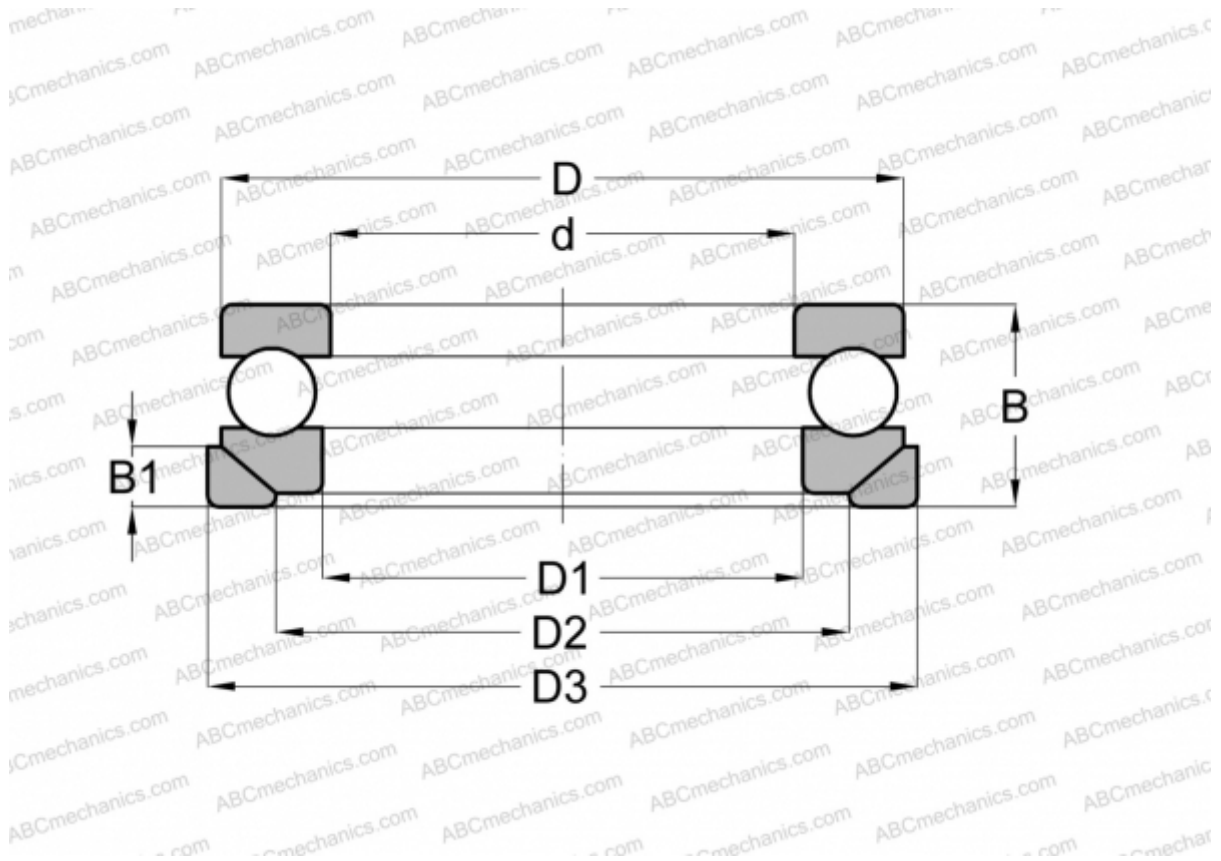

53432+U432 ABC

Thrust ball bearings

TYPE: Ball bearings, Thrust ball bearing, Single direction, With spherical housing locating washer and seating washer, separable

Technical specification

DIMENSIONS, MM

d	160,000
D	315,000
D1	164,000
D2	240,000
D3	330,000
B	150,000
B1	41,500

WEIGHT, KG 60,700

MANUFACTURER [ABC](#)

INTERCHANGE

RIV	PR-160
STEYR	53432 U
NSK	53432 U