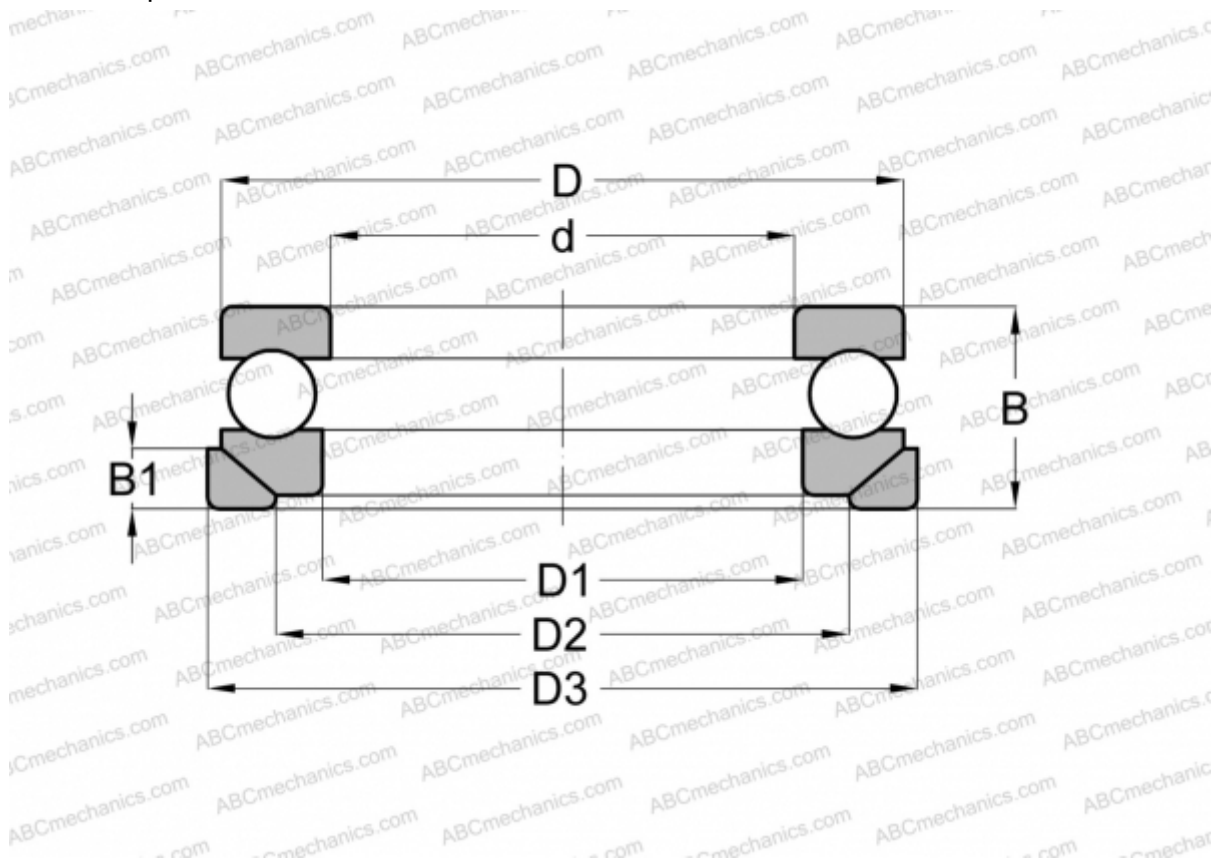

## PR-160 RIV

Thrust ball bearings

TYPE: Ball bearings, Thrust ball bearing, Single direction, With spherical housing locating washer and seating washer, separable

### Technical specification

#### DIMENSIONS, MM

d	160,000
D	315,000
D1	164,000
D2	240,000
D3	330,000
B	150,000
B1	41,500

**WEIGHT, KG** 60,700

**MANUFACTURER** [RIV](#)