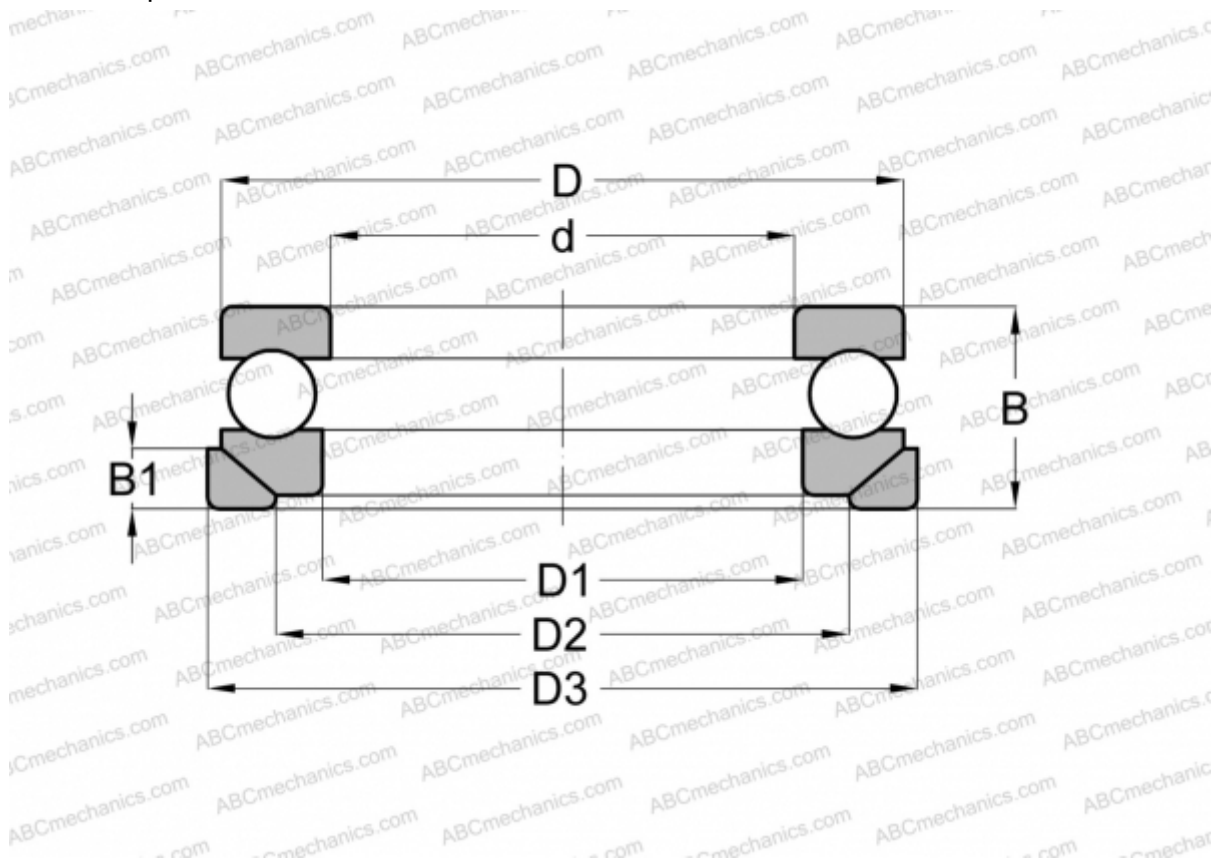

53432 U STEYR

Thrust ball bearings

TYPE: Ball bearings, Thrust ball bearing, Single direction, With spherical housing locating washer and seating washer, separable

Technical specification

DIMENSIONS, MM

d	160,000
D	315,000
D1	164,000
D2	240,000
D3	330,000
B	150,000
B1	41,500

WEIGHT, KG 60,700

MANUFACTURER [STEYR](#)

INTERCHANGE

ABC	53432+U432
RIV	PR-160
NSK	53432 U