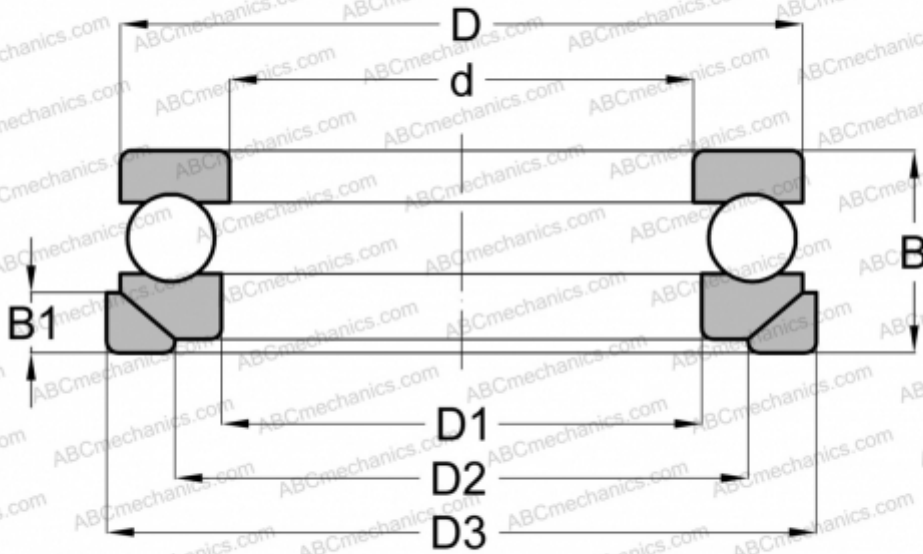

53432 U NSK

Thrust ball bearings

TYPE: Ball bearings, Thrust ball bearing, Single direction, With spherical housing locating washer and seating washer, separable

Technical specification

DIMENSIONS, MM

d	160,000
D	315,000
D1	164,000
D2	240,000
D3	330,000
B	150,000
B1	41,500

WEIGHT, KG 60,700

MANUFACTURER [NSK](#)

INTERCHANGE

ABC	53432+U432
RIV	PR-160
STEYR	53432 U