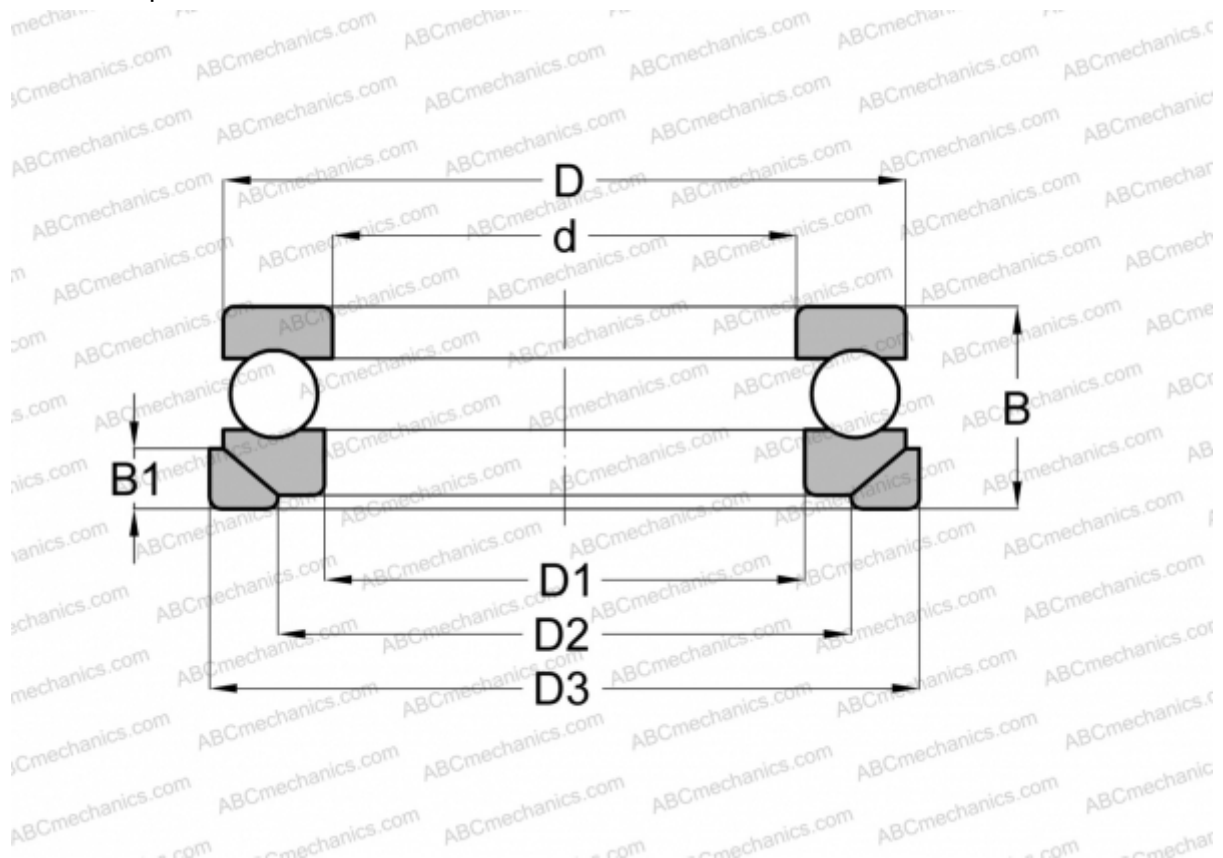

53234MP+U234 FAG

Thrust ball bearings

TYPE: Ball bearings, Thrust ball bearing, Single direction, With spherical housing locating washer and seating washer, separable

Technical specification

DIMENSIONS, MM

d	170,000
D	237,000
D1	173,000
D2	200,000
D3	250,000
B	65,000
B1	21,500

WEIGHT, KG 9,979

MANUFACTURER [FAG](#)

INTERCHANGE

ABC	53234+U234
RIV	LR 170
STEYR	53234 U

INTERCHANGE

NSK [53234 U](#)