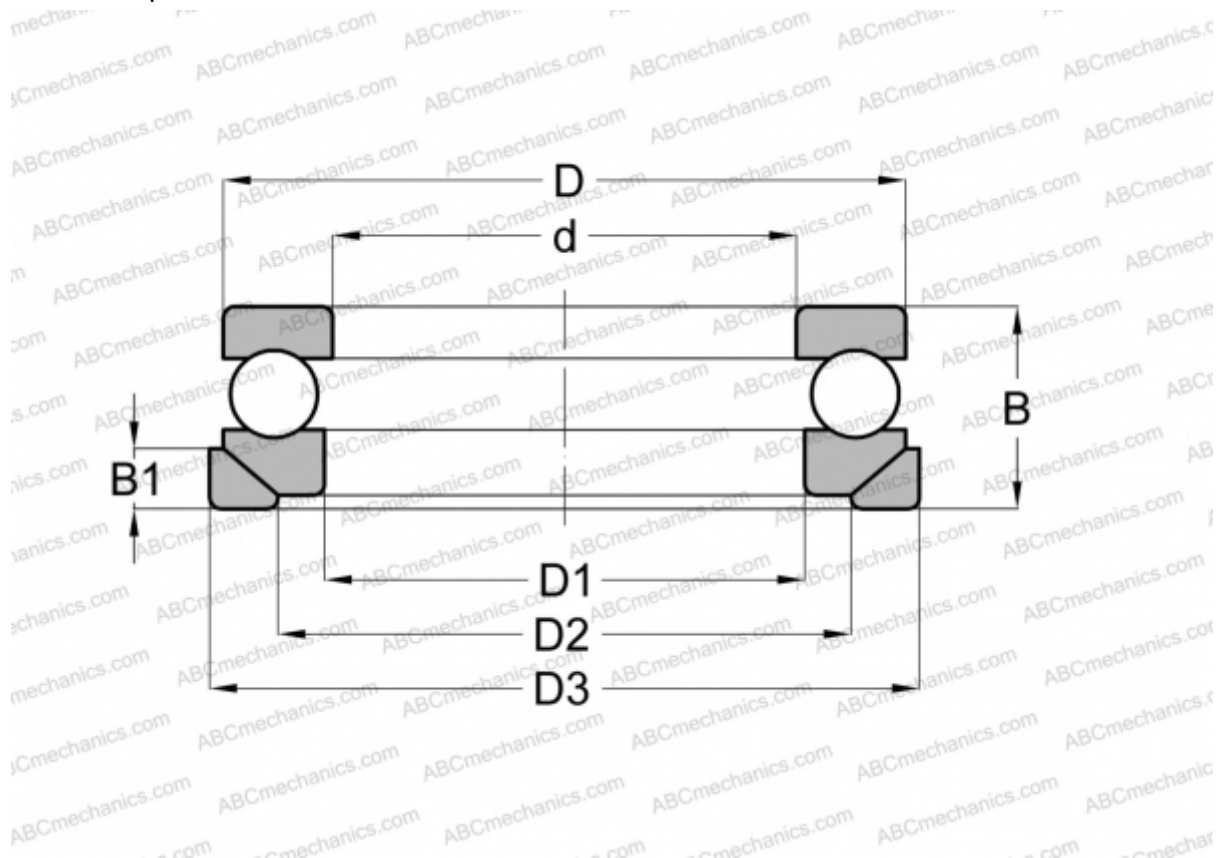

## LR 170 RIV

Thrust ball bearings

TYPE: Ball bearings, Thrust ball bearing, Single direction, With spherical housing locating washer and seating washer, separable

### Technical specification

#### DIMENSIONS, MM

d	170,000
D	237,000
D1	173,000
D2	200,000
D3	250,000
B	65,000
B1	21,500

#### INTERCHANGE

NSK	<a href="#">53234 U</a>
-----	-------------------------

**WEIGHT, KG** 9,979

**MANUFACTURER** [RIV](#)