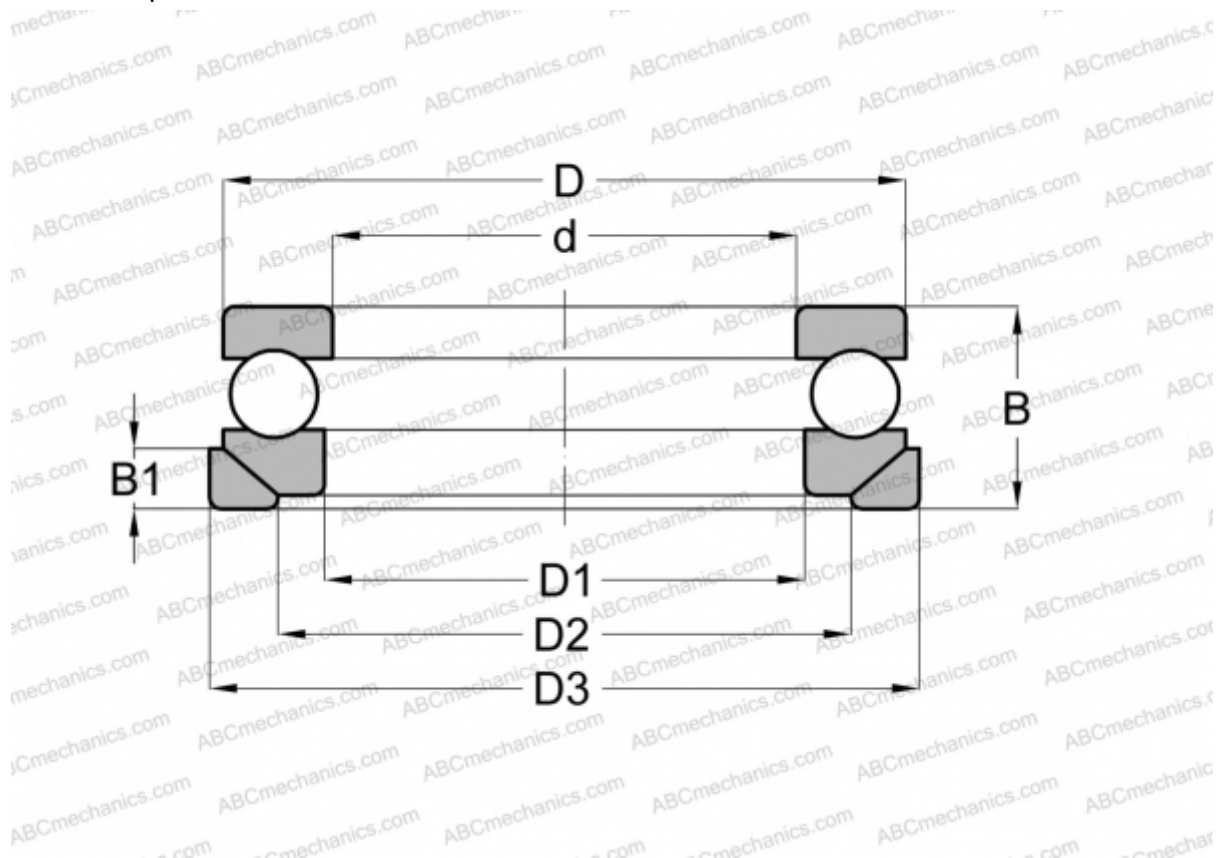

53334+U334 ABC

Thrust ball bearings

TYPE: Ball bearings, Thrust ball bearing, Single direction, With spherical housing locating washer and seating washer, separable

Technical specification

DIMENSIONS, MM

d	170,000
D	275,000
D1	174,000
D2	220,000
D3	290,000
B	100,000
B1	29,000

INTERCHANGE

NSK	53334 U
-----	-------------------------

WEIGHT, KG 27,102

MANUFACTURER [ABC](#)

INTERCHANGE

FAG	53334MP+U334
RIV	MR 170
STEYR	53334 U