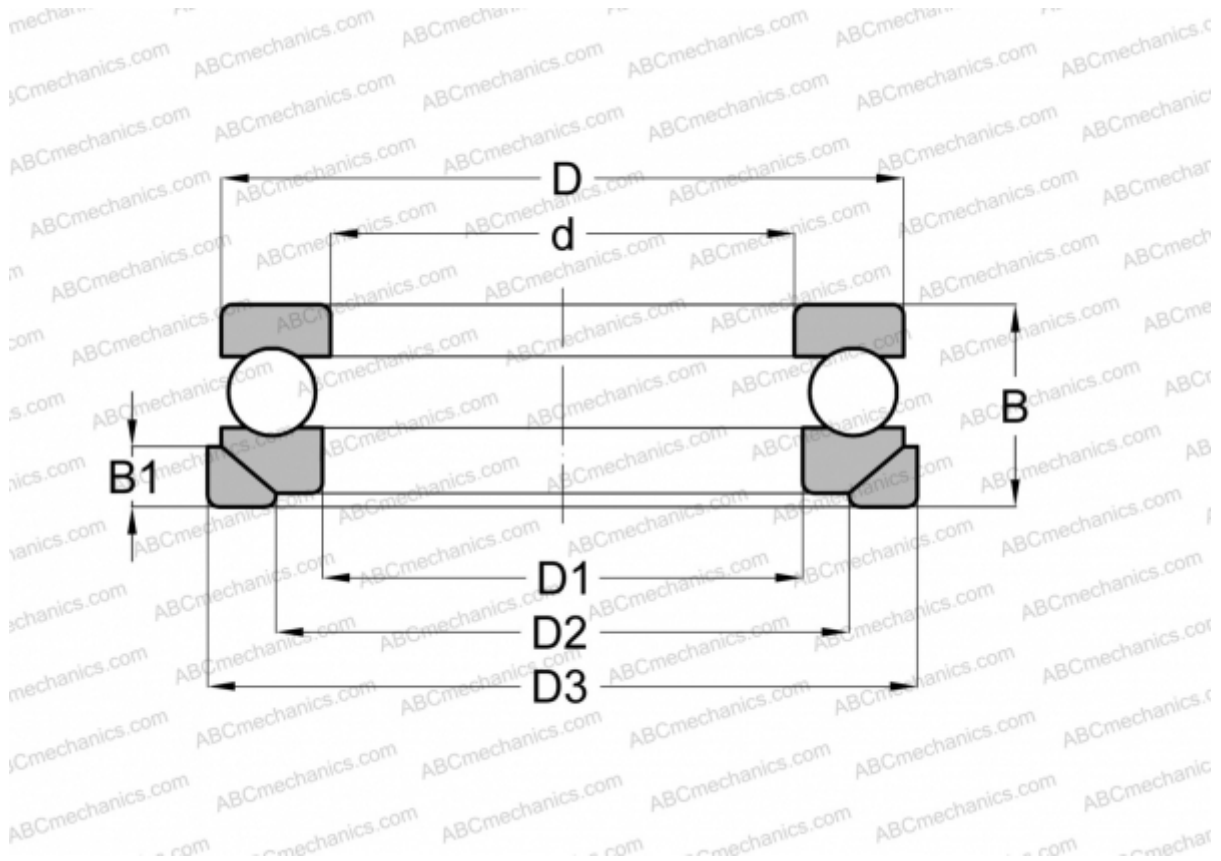

## 53334 U STEYR

Thrust ball bearings

TYPE: Ball bearings, Thrust ball bearing, Single direction, With spherical housing locating washer and seating washer, separable

### Technical specification

#### DIMENSIONS, MM

d	170,000
D	275,000
D1	174,000
D2	220,000
D3	290,000
B	100,000
B1	29,000

**WEIGHT, KG** 27,102

**MANUFACTURER** [STEYR](#)