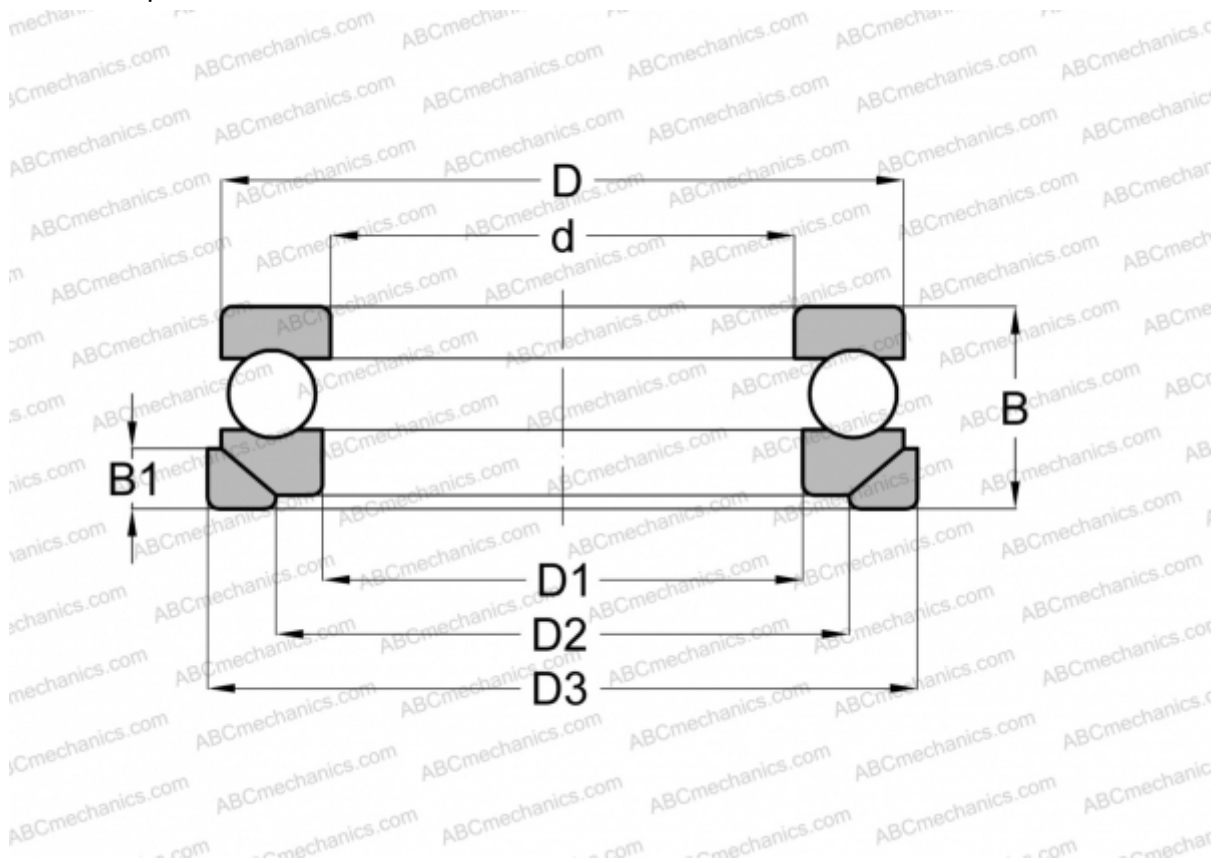

53434 U STEYR

Thrust ball bearings

TYPE: Ball bearings, Thrust ball bearing, Single direction, With spherical housing locating washer and seating washer, separable

Technical specification

DIMENSIONS, MM

d	170,000
D	335,000
D1	174,000
D2	255,000
D3	350,000
B	156,000
B1	46,000

WEIGHT, KG 70,502

MANUFACTURER [STEYR](#)

INTERCHANGE

ABC	53434+U434
RIV	PR-170
NSK	53434 U