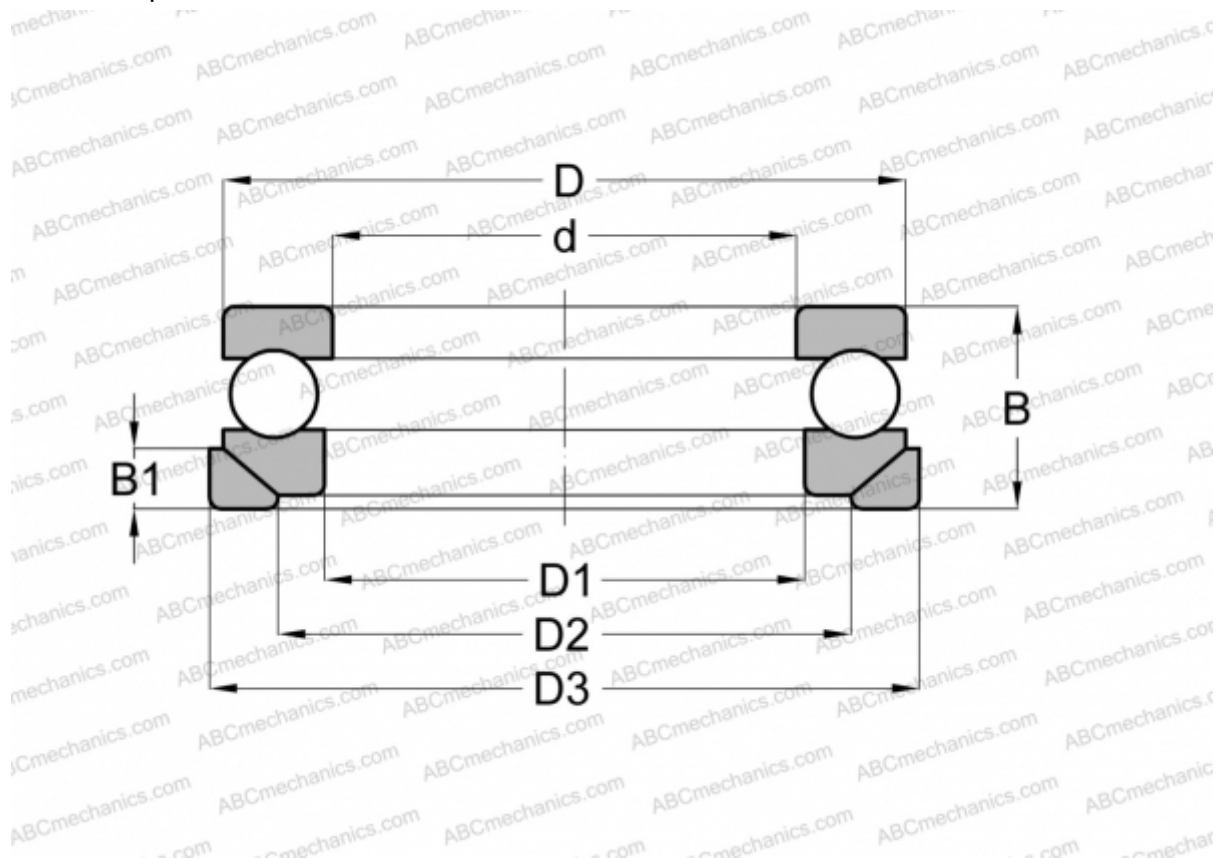

53236+U236 ABC

Thrust ball bearings

TYPE: Ball bearings, Thrust ball bearing, Single direction, With spherical housing locating washer and seating washer, separable

Technical specification

DIMENSIONS, MM

d	180,000
D	245,000
D1	183,000
D2	210,000
D3	260,000
B	66,000
B1	21,500

WEIGHT, KG 10,483

MANUFACTURER [ABC](#)

INTERCHANGE

FAG	53236MP+U236
RIV	LR 180
STEYR	53236 U

INTERCHANGE

NSK [53236 U](#)