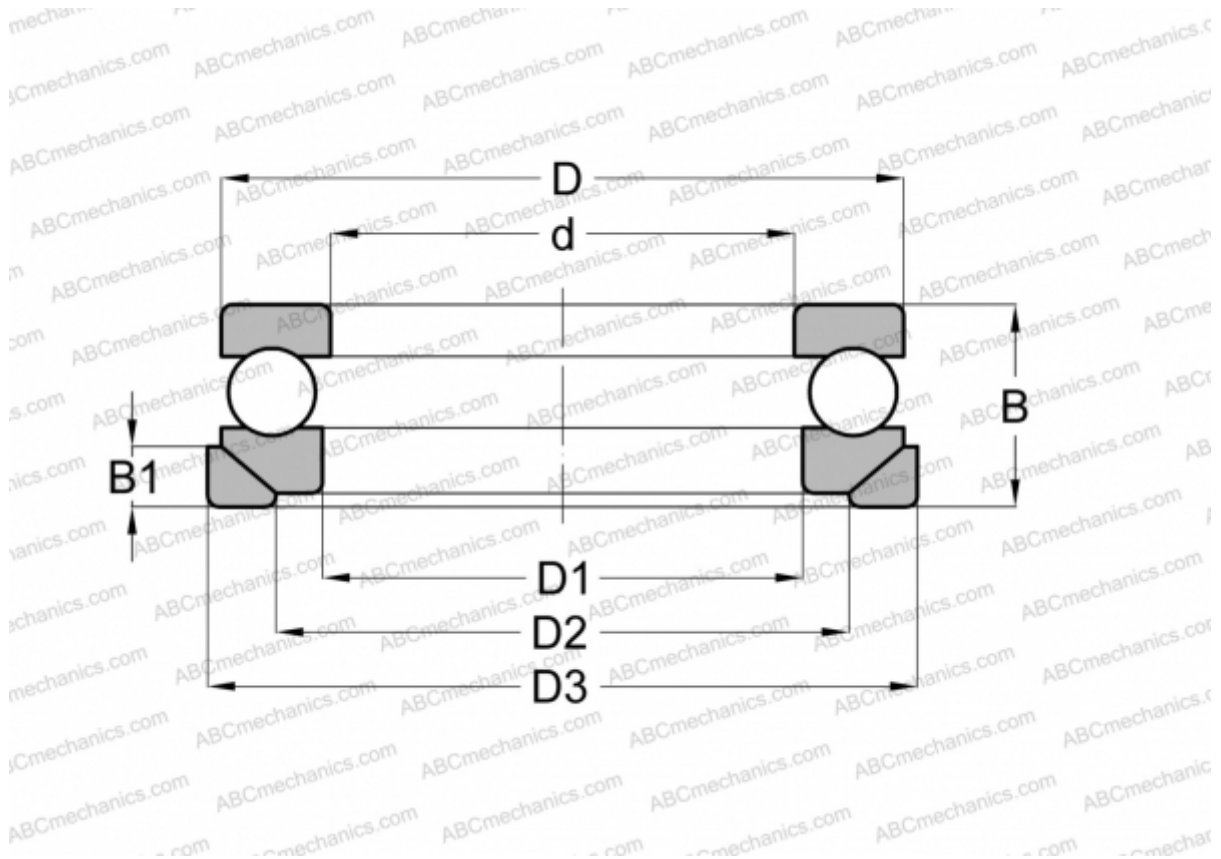

53236 U STEYR

Thrust ball bearings

TYPE: Ball bearings, Thrust ball bearing, Single direction, With spherical housing locating washer and seating washer, separable

Technical specification

DIMENSIONS, MM

d	180,000
D	245,000
D1	183,000
D2	210,000
D3	260,000
B	66,000
B1	21,500

WEIGHT, KG 10,483

MANUFACTURER [STEYR](#)

INTERCHANGE

ABC	53236+U236
FAG	53236MP+U236
RIV	LR 180

INTERCHANGE

NSK

[53236 U](#)