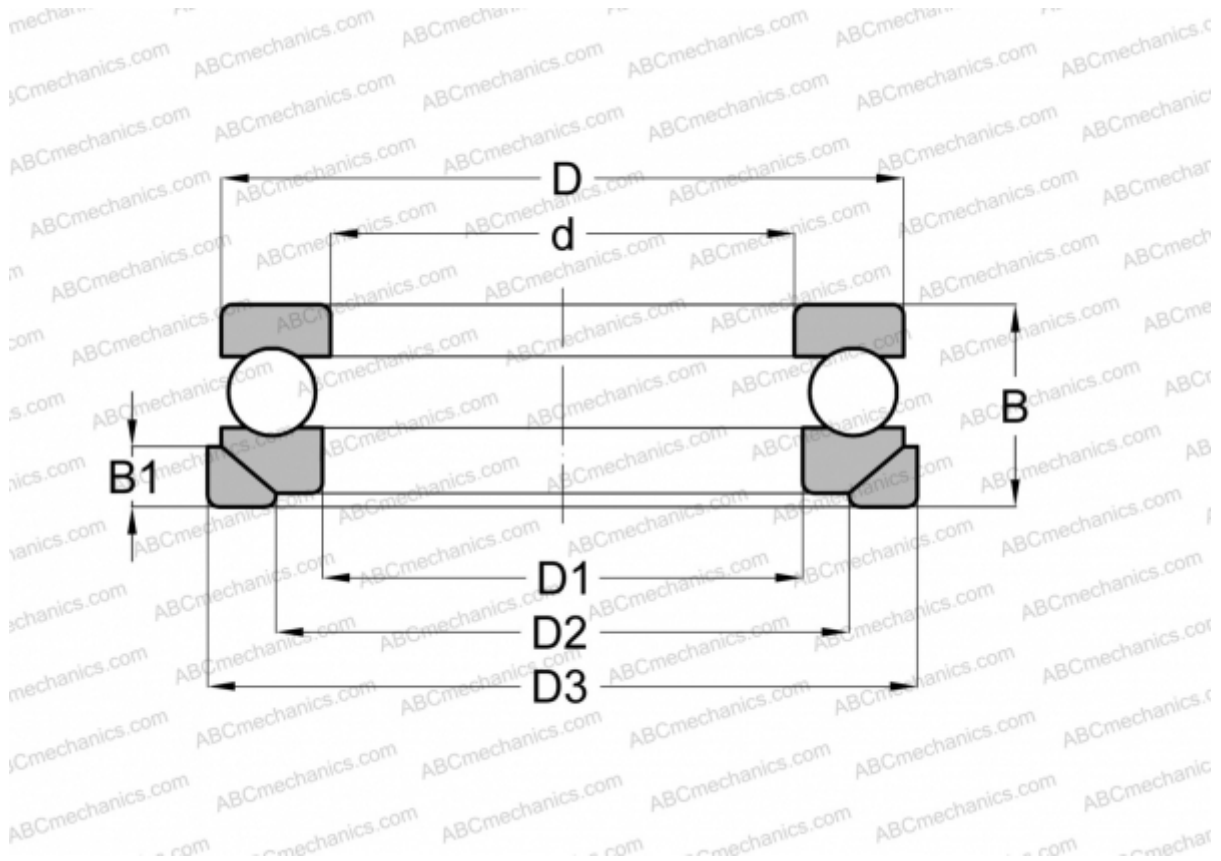

## 53236 U NSK

Thrust ball bearings

TYPE: Ball bearings, Thrust ball bearing, Single direction, With spherical housing locating washer and seating washer, separable

### Technical specification

#### DIMENSIONS, MM

d	180,000
D	245,000
D1	183,000
D2	210,000
D3	260,000
B	66,000
B1	21,500

**WEIGHT, KG** 10,483

**MANUFACTURER** [NSK](#)