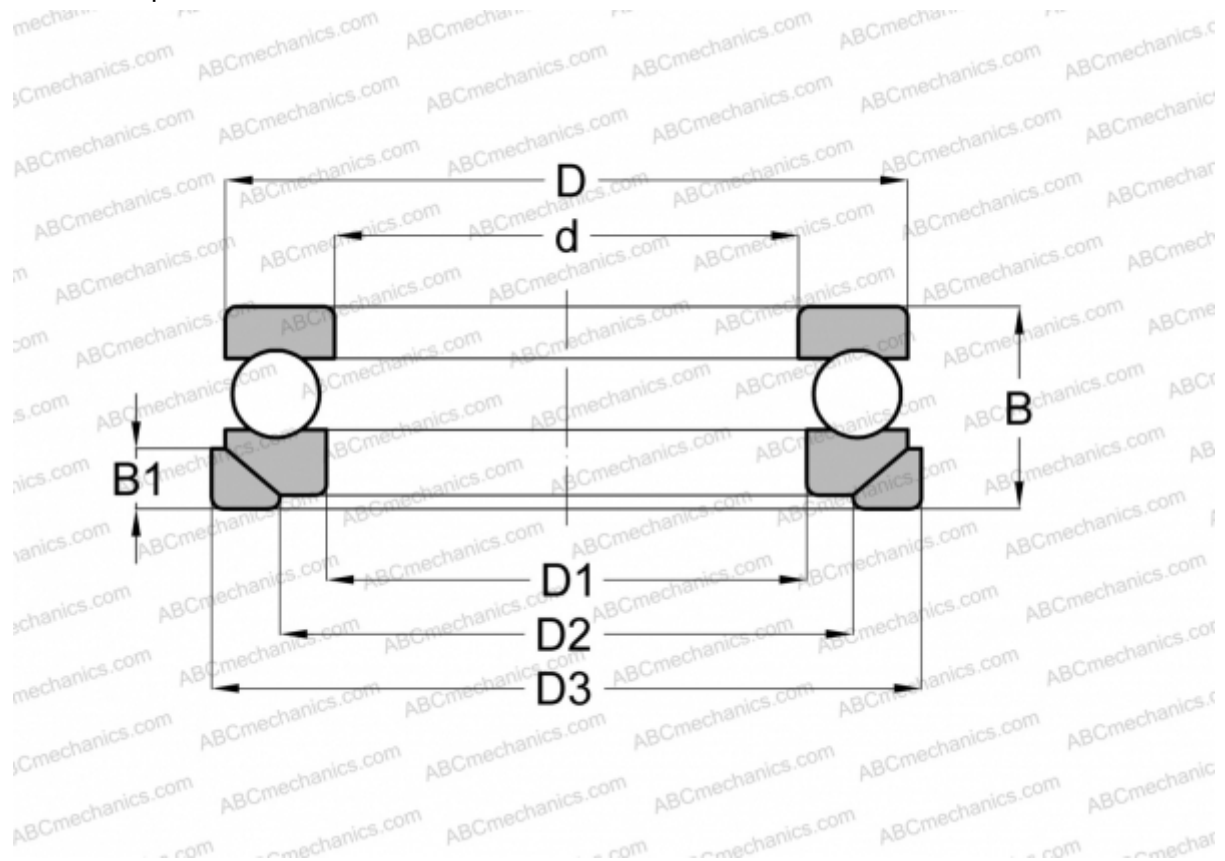

## 53336MP+U336 FAG

Thrust ball bearings

TYPE: Ball bearings, Thrust ball bearing, Single direction, With spherical housing locating washer and seating washer, separable

### Technical specification

#### DIMENSIONS, MM

d	180,000
D	295,000
D1	184,000
D2	240,000
D3	310,000
B	109,000
B1	32,000

**WEIGHT, KG** 32,799

**MANUFACTURER** [FAG](#)