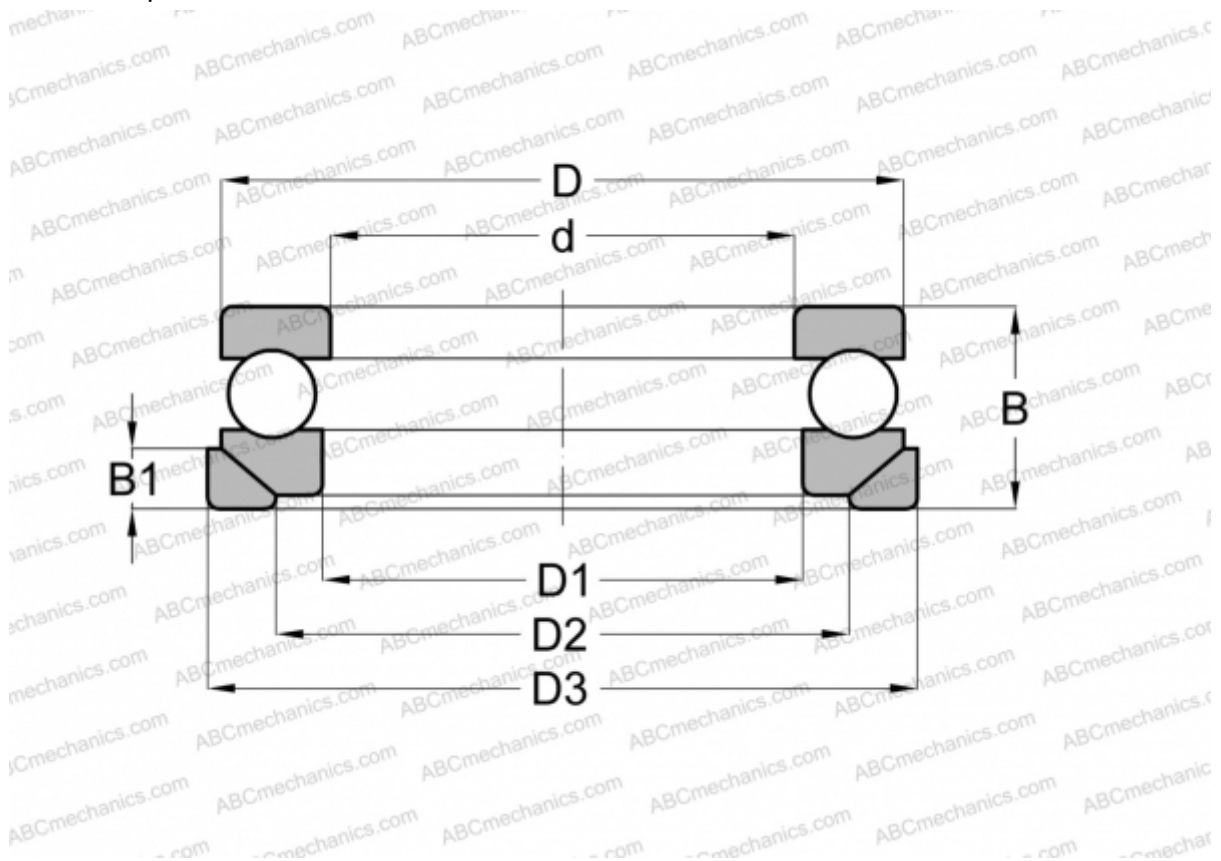

53336 U STEYR

Thrust ball bearings

TYPE: Ball bearings, Thrust ball bearing, Single direction, With spherical housing locating washer and seating washer, separable

Technical specification

DIMENSIONS, MM

| | |
|----|---------|
| d | 180,000 |
| D | 295,000 |
| D1 | 184,000 |
| D2 | 240,000 |
| D3 | 310,000 |
| B | 109,000 |
| B1 | 32,000 |

WEIGHT, KG 32,799

MANUFACTURER [STEYR](#)

INTERCHANGE

| | |
|-----|------------------------------|
| ABC | 53336+U336 |
| FAG | 53336MP+U336 |
| RIV | MR 180 |

INTERCHANGE

NSK [53336 U](#)