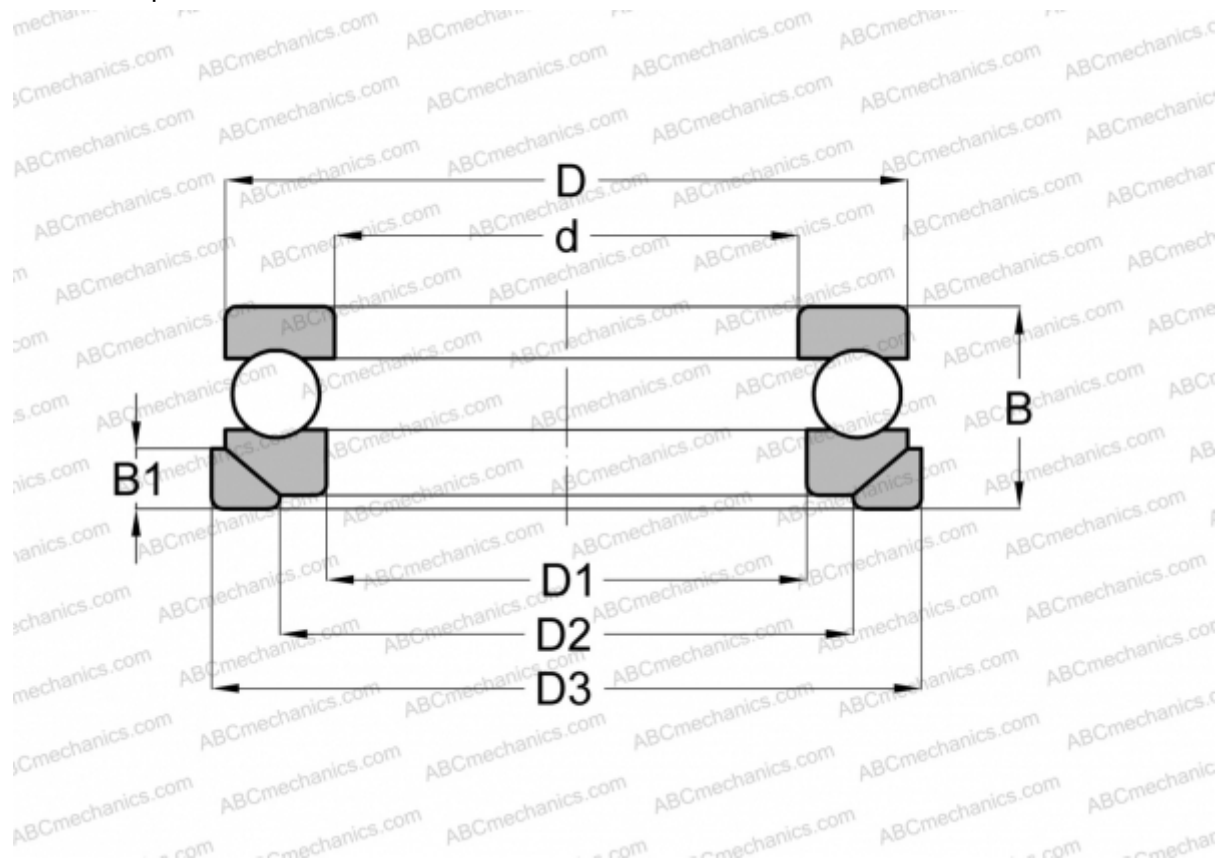

## PR-180 RIV

Thrust ball bearings

TYPE: Ball bearings, Thrust ball bearing, Single direction, With spherical housing locating washer and seating washer, separable

### Technical specification

#### DIMENSIONS, MM

d	180,000
D	355,000
D1	184,000
D2	270,000
D3	370,000
B	164,000
B1	46,500

**WEIGHT, KG** 84,300

**MANUFACTURER** [RIV](#)