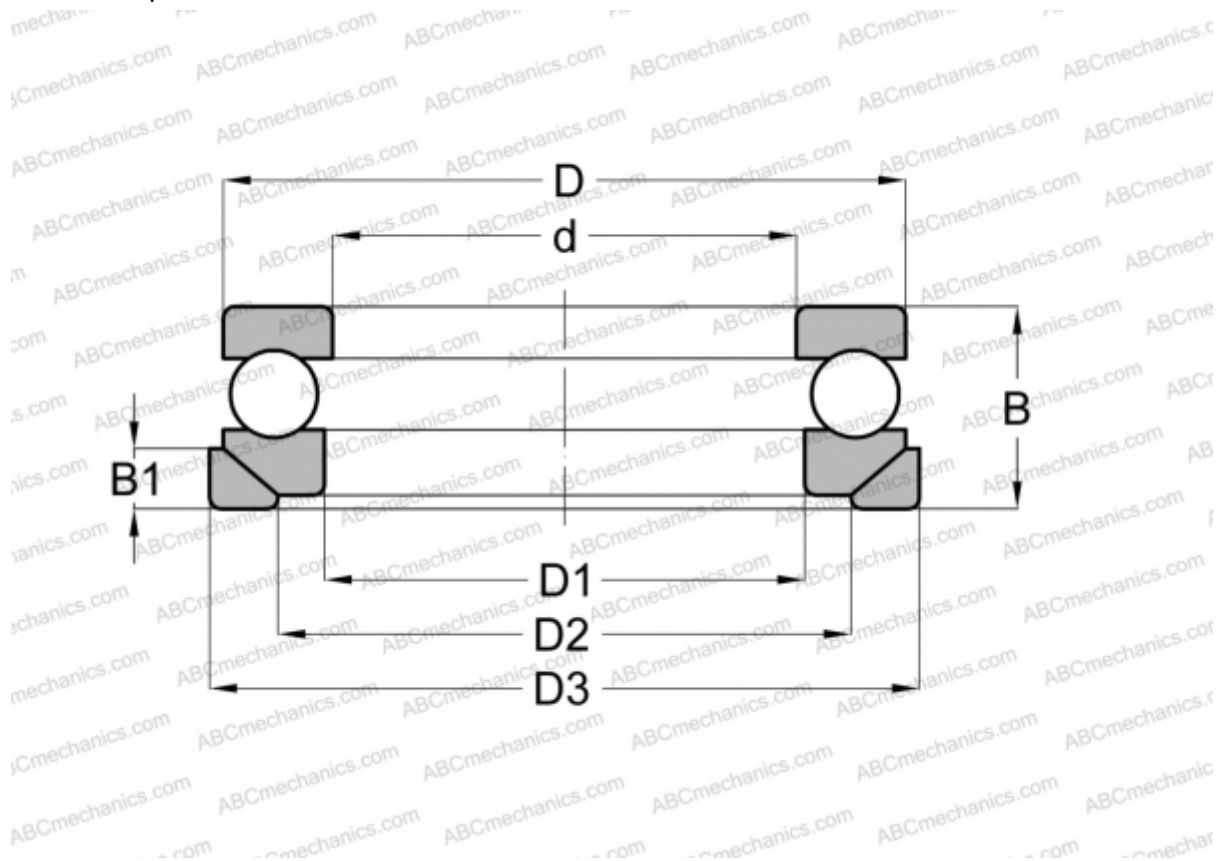

53436 U NSK

Thrust ball bearings

TYPE: Ball bearings, Thrust ball bearing, Single direction, With spherical housing locating washer and seating washer, separable

Technical specification

DIMENSIONS, MM

d	180,000
D	355,000
D1	184,000
D2	270,000
D3	370,000
B	164,000
B1	46,500

WEIGHT, KG 84,300

MANUFACTURER [NSK](#)

INTERCHANGE

ABC	53436+U436
RIV	PR-180
STEYR	53436 U