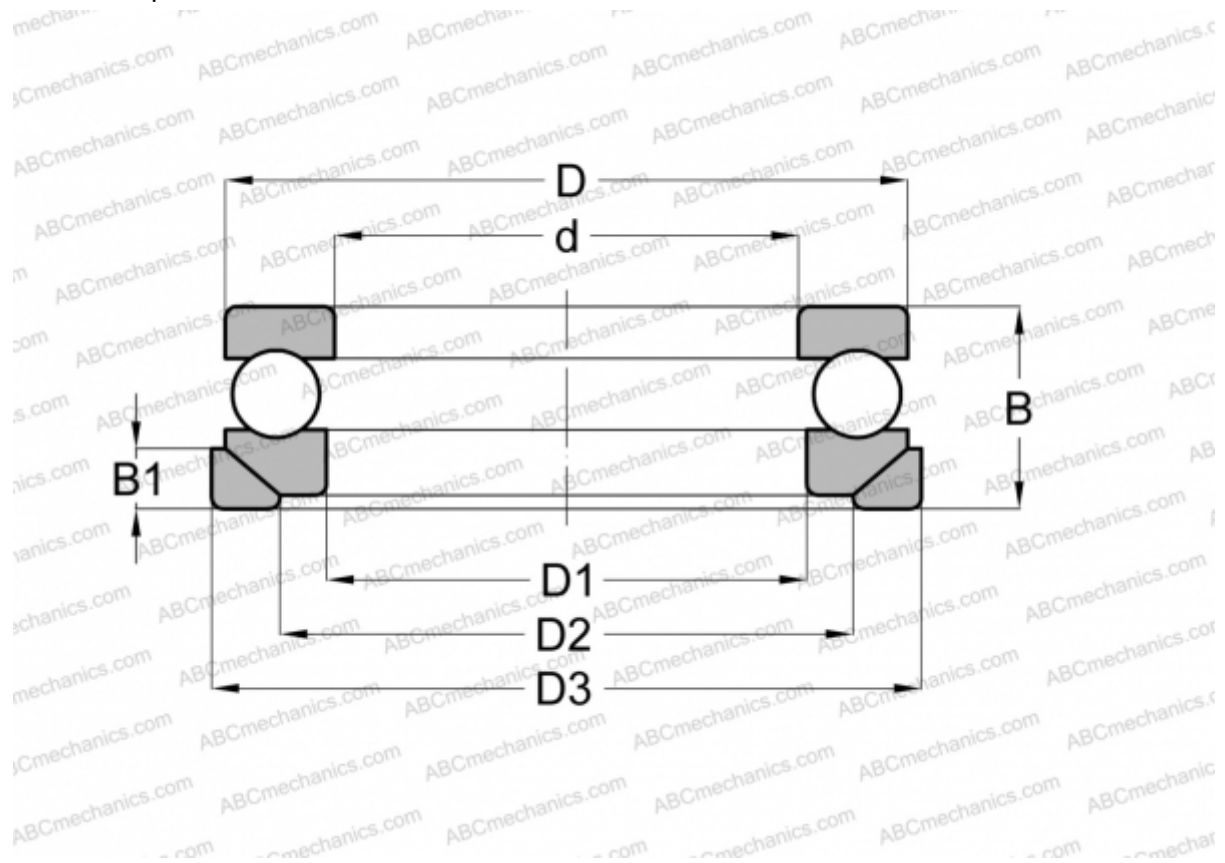

53238+U238 ABC

Thrust ball bearings

TYPE: Ball bearings, Thrust ball bearing, Single direction, With spherical housing locating washer and seating washer, separable

Technical specification

DIMENSIONS, MM

d	190,000
D	265,000
D1	194,000
D2	230,000
D3	280,000
B	73,000
B1	23,000

WEIGHT, KG 13,608

MANUFACTURER [ABC](#)

INTERCHANGE

FAG	53238MP+U238
RIV	LR 190
STEYR	53238 U

INTERCHANGE

NSK [53238 U](#)