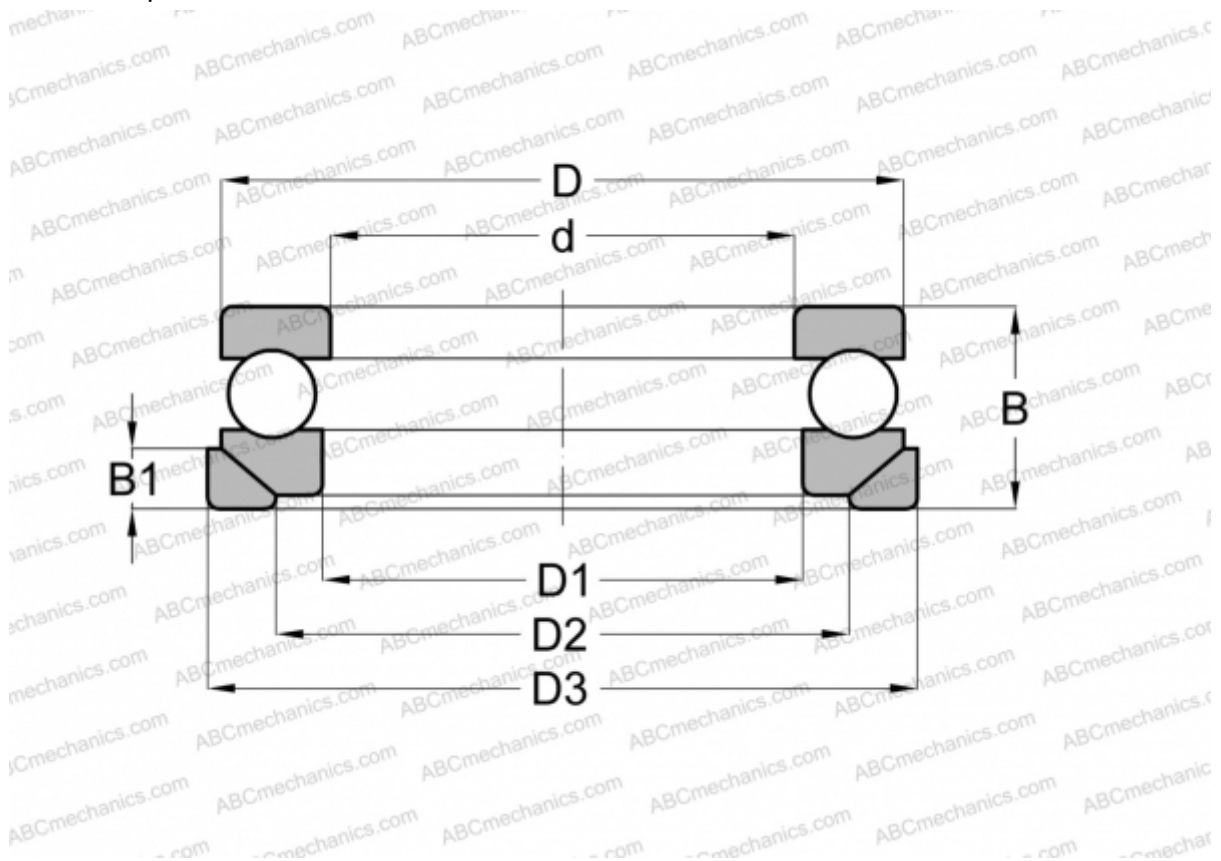

53238MP+U238 FAG

Thrust ball bearings

TYPE: Ball bearings, Thrust ball bearing, Single direction, With spherical housing locating washer and seating washer, separable

Technical specification

DIMENSIONS, MM

d	190,000
D	265,000
D1	194,000
D2	230,000
D3	280,000
B	73,000
B1	23,000

WEIGHT, KG 13,608

MANUFACTURER [FAG](#)

INTERCHANGE

ABC	53238+U238
RIV	LR 190
STEYR	53238 U

INTERCHANGE

NSK [53238 U](#)