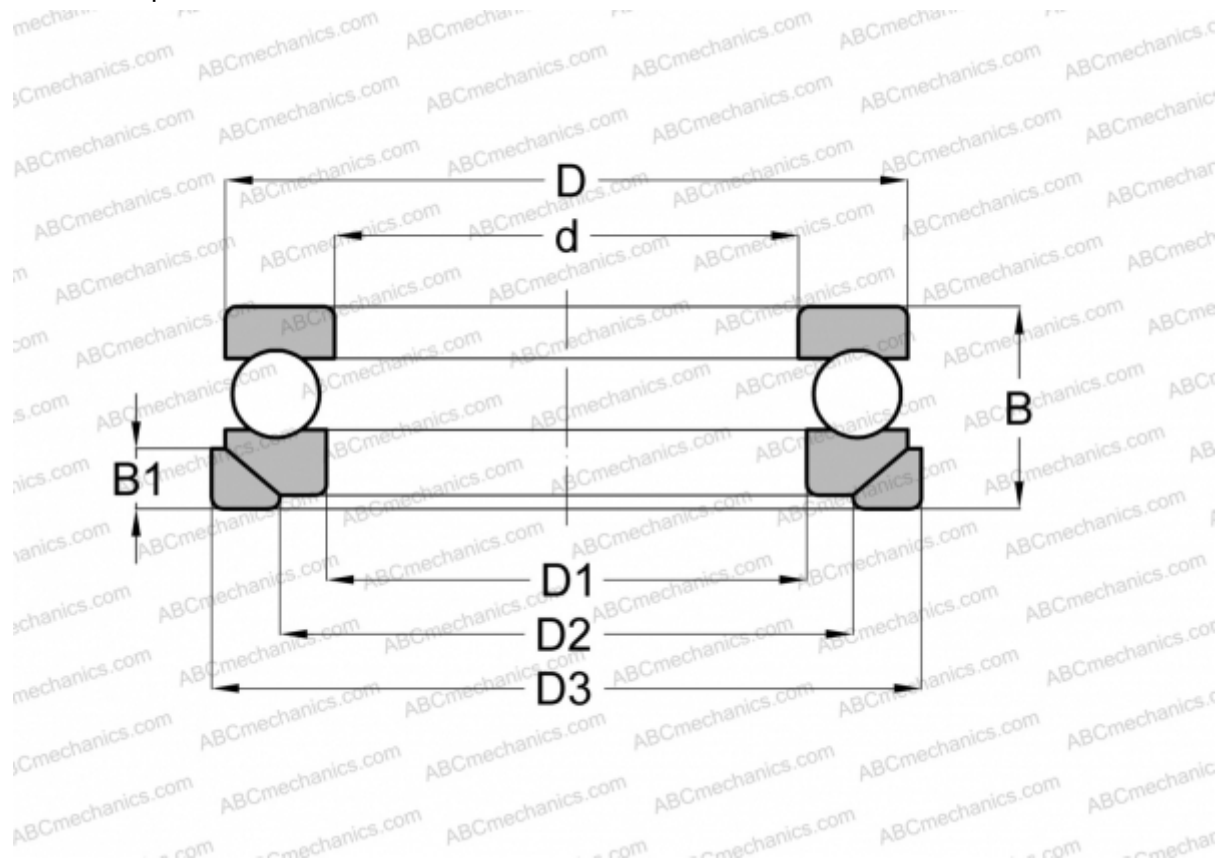

53238 U NSK

Thrust ball bearings

TYPE: Ball bearings, Thrust ball bearing, Single direction, With spherical housing locating washer and seating washer, separable

Technical specification

DIMENSIONS, MM

d	190,000
D	265,000
D1	194,000
D2	230,000
D3	280,000
B	73,000
B1	23,000

WEIGHT, KG 13,608

MANUFACTURER [NSK](#)

INTERCHANGE

ABC	53238+U238
FAG	53238MP+U238
RIV	LR 190

INTERCHANGE

STEYR

[53238 U](#)