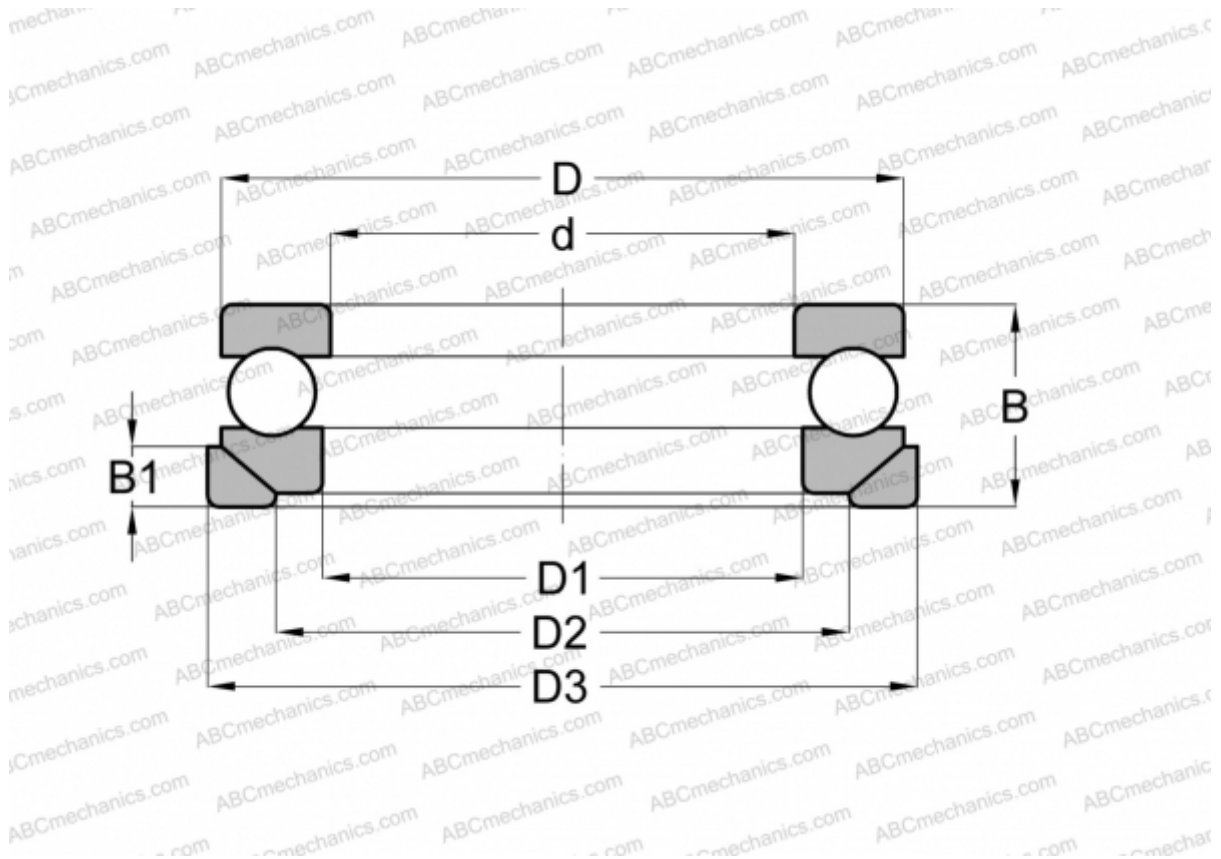

53240 U NSK

Thrust ball bearings

TYPE: Ball bearings, Thrust ball bearing, Single direction, With spherical housing locating washer and seating washer, separable

Technical specification

DIMENSIONS, MM

d	200,000
D	275,000
D1	204,000
D2	240,000
D3	290,000
B	74,000
B1	23,000

WEIGHT, KG 14,002

MANUFACTURER [NSK](#)

INTERCHANGE

ABC	53240+U240
FAG	53240MP+U240
RIV	LR 200

INTERCHANGE

STEYR [53240 U](#)