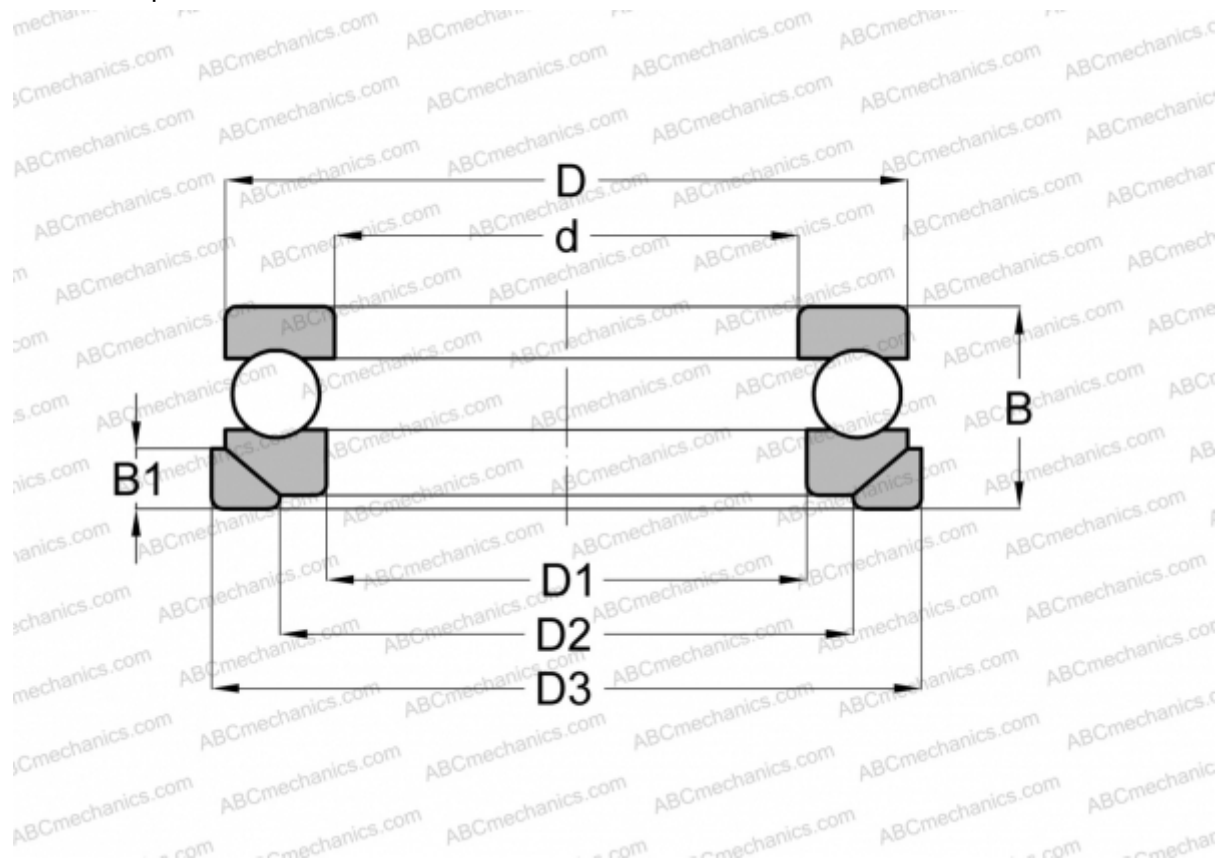

53340+U340 ABC

Thrust ball bearings

TYPE: Ball bearings, Thrust ball bearing, Single direction, With spherical housing locating washer and seating washer, separable

Technical specification

DIMENSIONS, MM

d	200,000
D	335,000
D1	205,000
D2	270,000
D3	350,000
B	130,000
B1	38,000

WEIGHT, KG 51,501

MANUFACTURER [ABC](#)

INTERCHANGE

RIV	MR 200
STEYR	53340 U
NSK	53340 U