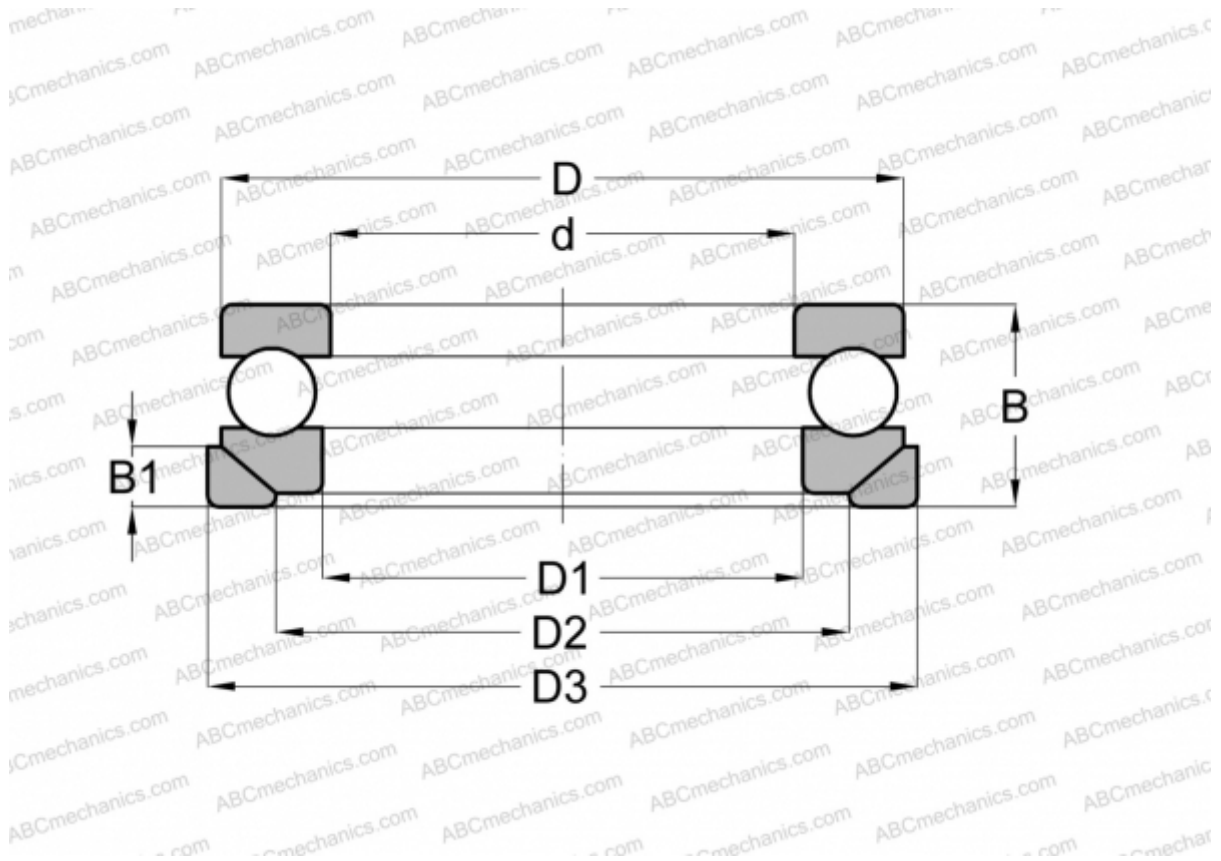

53340 U STEYR

Thrust ball bearings

TYPE: Ball bearings, Thrust ball bearing, Single direction, With spherical housing locating washer and seating washer, separable

Technical specification

DIMENSIONS, MM

| | |
|----|---------|
| d | 200,000 |
| D | 335,000 |
| D1 | 205,000 |
| D2 | 270,000 |
| D3 | 350,000 |
| B | 130,000 |
| B1 | 38,000 |

WEIGHT, KG 51,501

MANUFACTURER [STEYR](#)

INTERCHANGE

| | |
|-----|----------------------------|
| ABC | 53340+U340 |
| RIV | MR 200 |
| NSK | 53340 U |