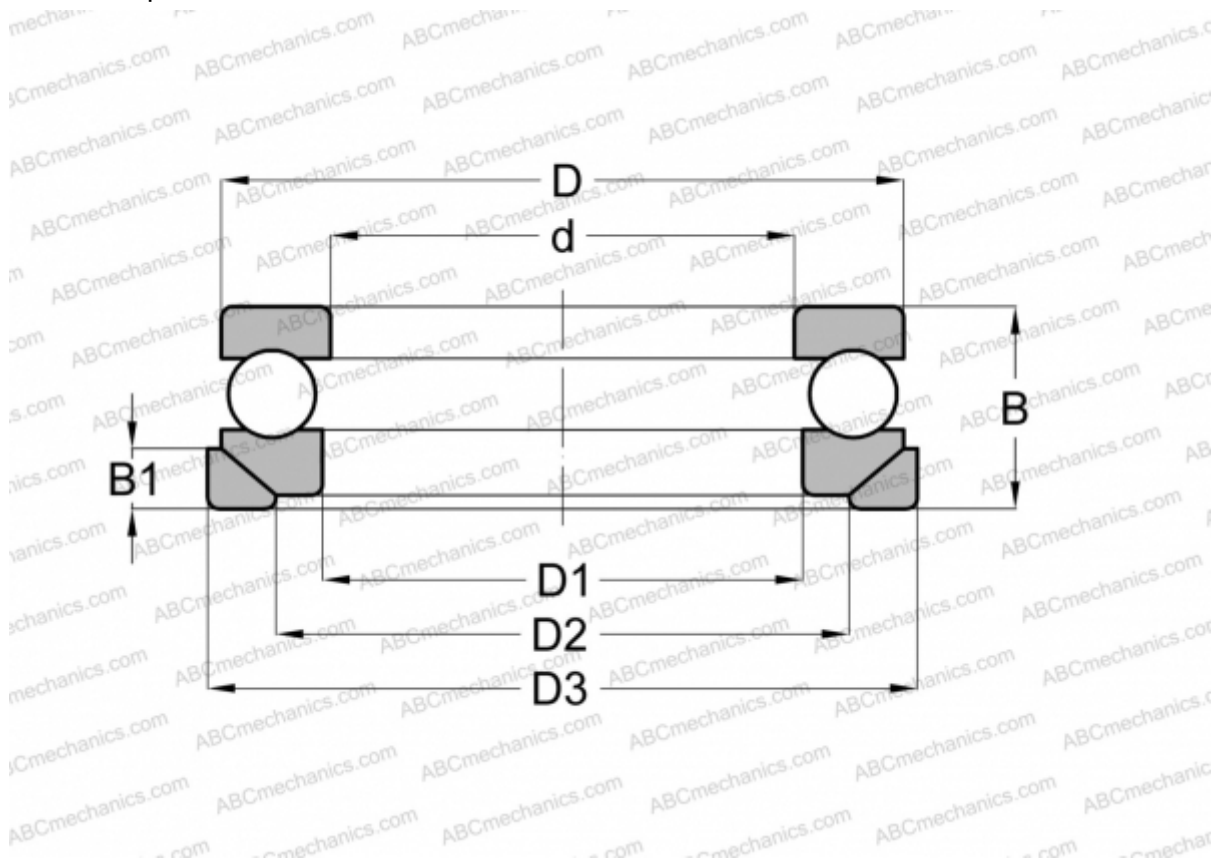

53340 U NSK

Thrust ball bearings

TYPE: Ball bearings, Thrust ball bearing, Single direction, With spherical housing locating washer and seating washer, separable

Technical specification

DIMENSIONS, MM

d	200,000
D	335,000
D1	205,000
D2	270,000
D3	350,000
B	130,000
B1	38,000

WEIGHT, KG 51,501

MANUFACTURER [NSK](#)

INTERCHANGE

ABC	53340+U340
RIV	MR 200
STEYR	53340 U