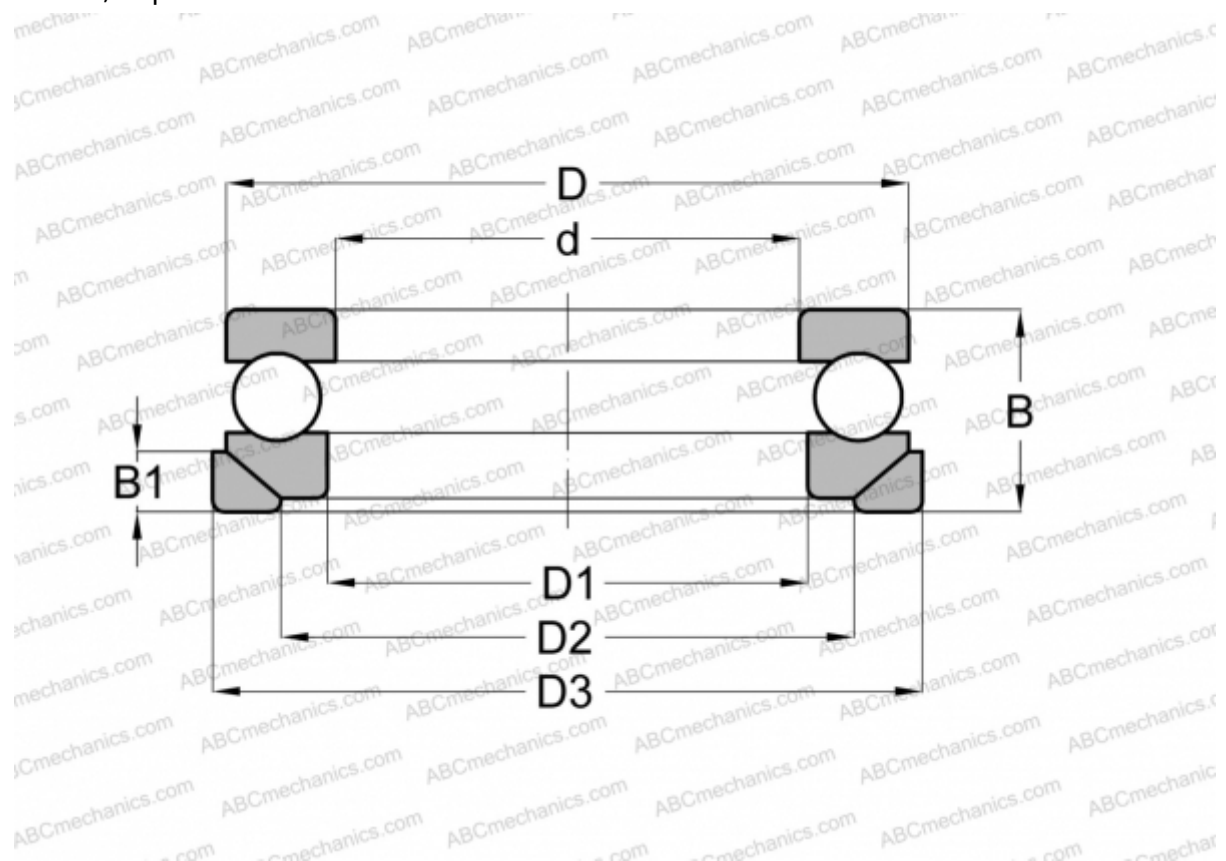

## 53244+U244 ABC

Thrust ball bearings

TYPE: Ball bearings, Thrust ball bearing, Single direction, With spherical housing locating washer and seating washer, separable

### Technical specification

#### DIMENSIONS, MM

d	220,000
D	295,000
D1	224,000
D2	260,000
D3	310,000
B	75,000
B1	25,000

**WEIGHT, KG** 16,003

**MANUFACTURER** [ABC](#)