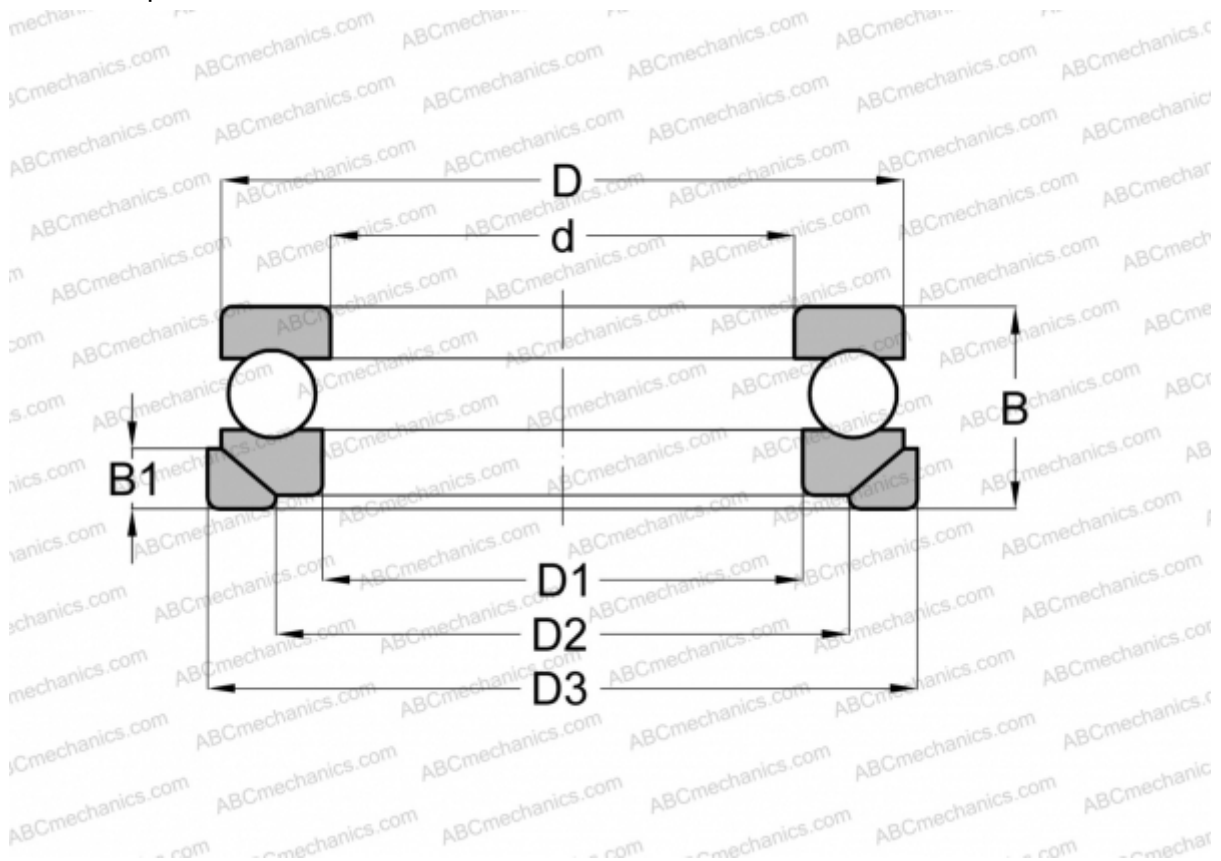

LR 220 RIV

Thrust ball bearings

TYPE: Ball bearings, Thrust ball bearing, Single direction, With spherical housing locating washer and seating washer, separable

Technical specification

DIMENSIONS, MM

d	220,000
D	295,000
D1	224,000
D2	260,000
D3	310,000
B	75,000
B1	25,000

WEIGHT, KG 16,003

MANUFACTURER [RIV](#)

INTERCHANGE

ABC	53244+U244
FAG	53244MP+U244
STEYR	53244 U

INTERCHANGE

NSK [53244 U](#)