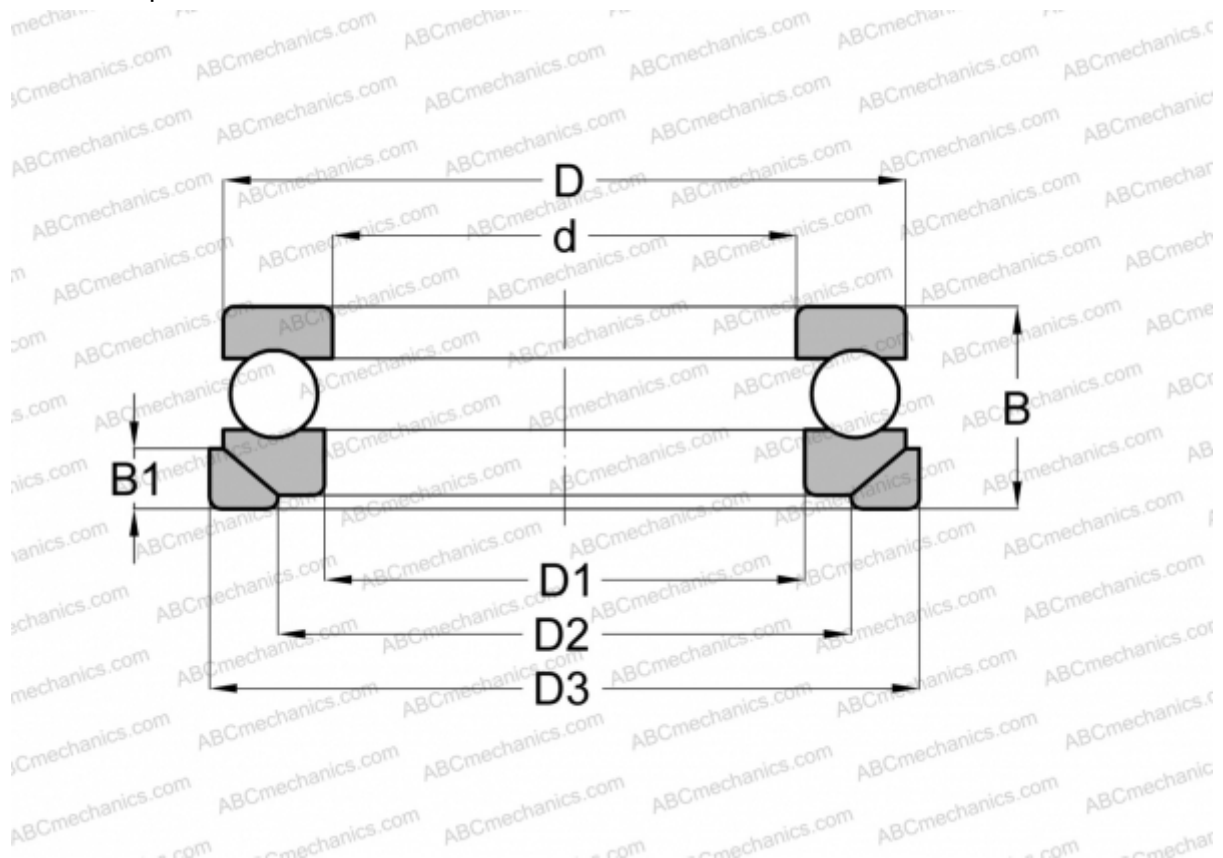

53244 U STEYR

Thrust ball bearings

TYPE: Ball bearings, Thrust ball bearing, Single direction, With spherical housing locating washer and seating washer, separable

Technical specification

DIMENSIONS, MM

d	220,000
D	295,000
D1	224,000
D2	260,000
D3	310,000
B	75,000
B1	25,000

WEIGHT, KG 16,003

MANUFACTURER [STEYR](#)

INTERCHANGE

ABC	53244+U244
FAG	53244MP+U244
RIV	LR 220

INTERCHANGE

NSK [53244 U](#)