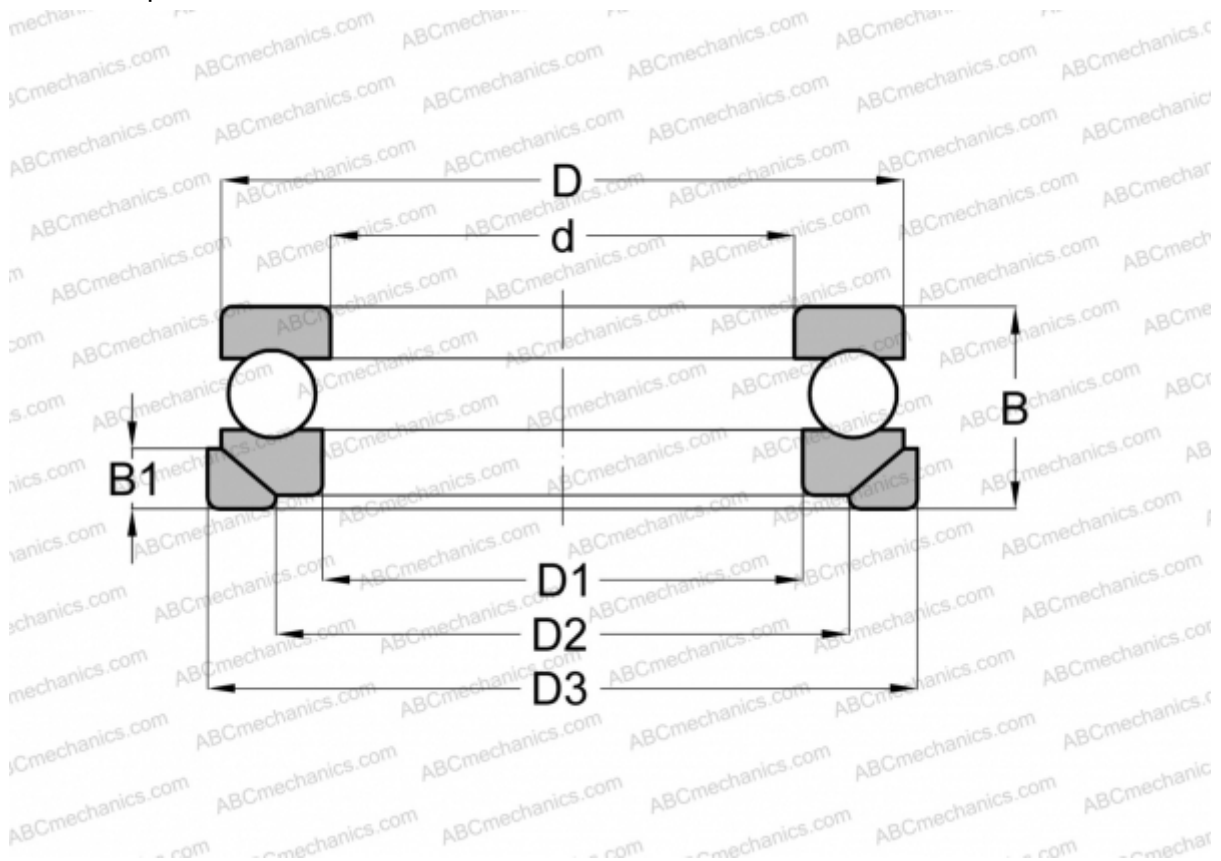

53244 U NSK

Thrust ball bearings

TYPE: Ball bearings, Thrust ball bearing, Single direction, With spherical housing locating washer and seating washer, separable

Technical specification

DIMENSIONS, MM

d	220,000
D	295,000
D1	224,000
D2	260,000
D3	310,000
B	75,000
B1	25,000

WEIGHT, KG 16,003

MANUFACTURER [NSK](#)

INTERCHANGE

ABC	53244+U244
FAG	53244MP+U244
RIV	LR 220

INTERCHANGE

STEYR [53244 U](#)