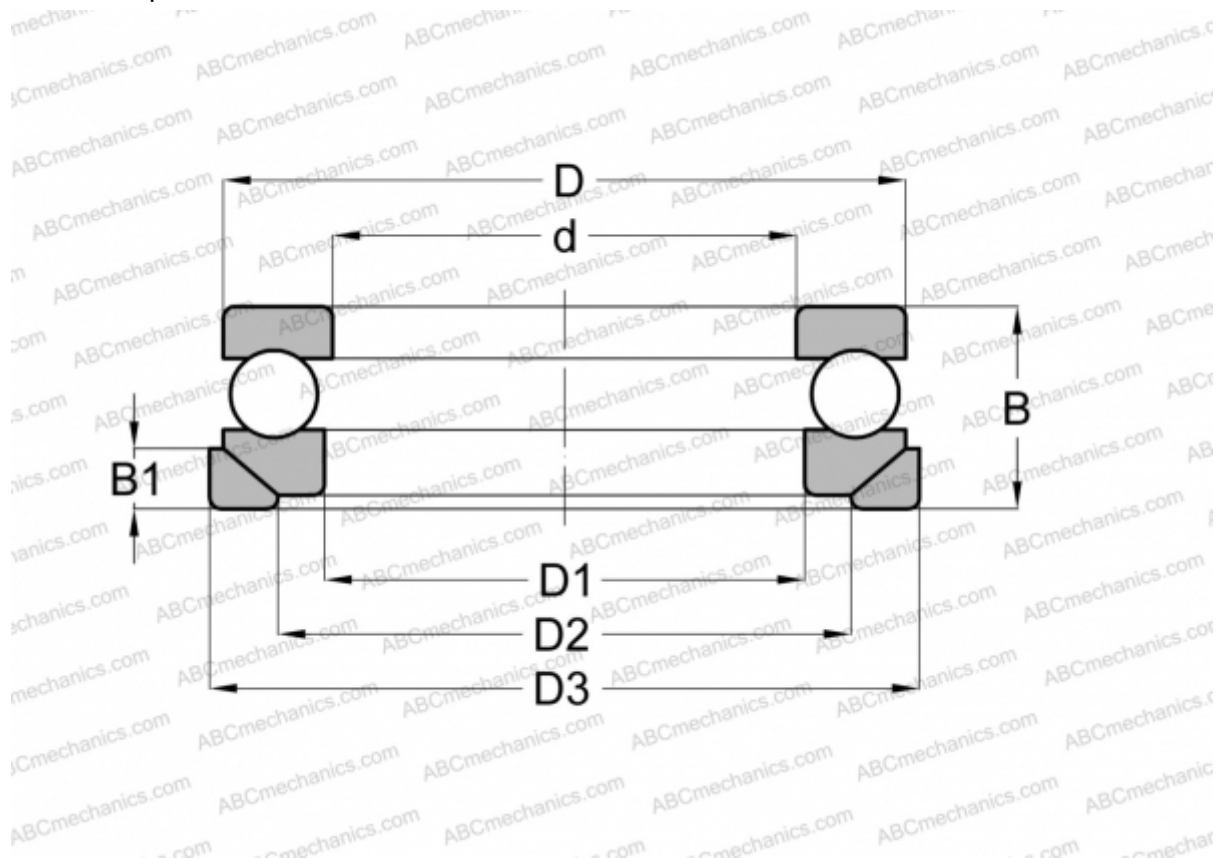

## 53248+U248 ABC

Thrust ball bearings

TYPE: Ball bearings, Thrust ball bearing, Single direction, With spherical housing locating washer and seating washer, separable

### Technical specification

#### DIMENSIONS, MM

d	240,000
D	335,000
D1	244,000
D2	290,000
D3	350,000
B	92,000
B1	30,000

**WEIGHT, KG** 27,302

**MANUFACTURER** [ABC](#)