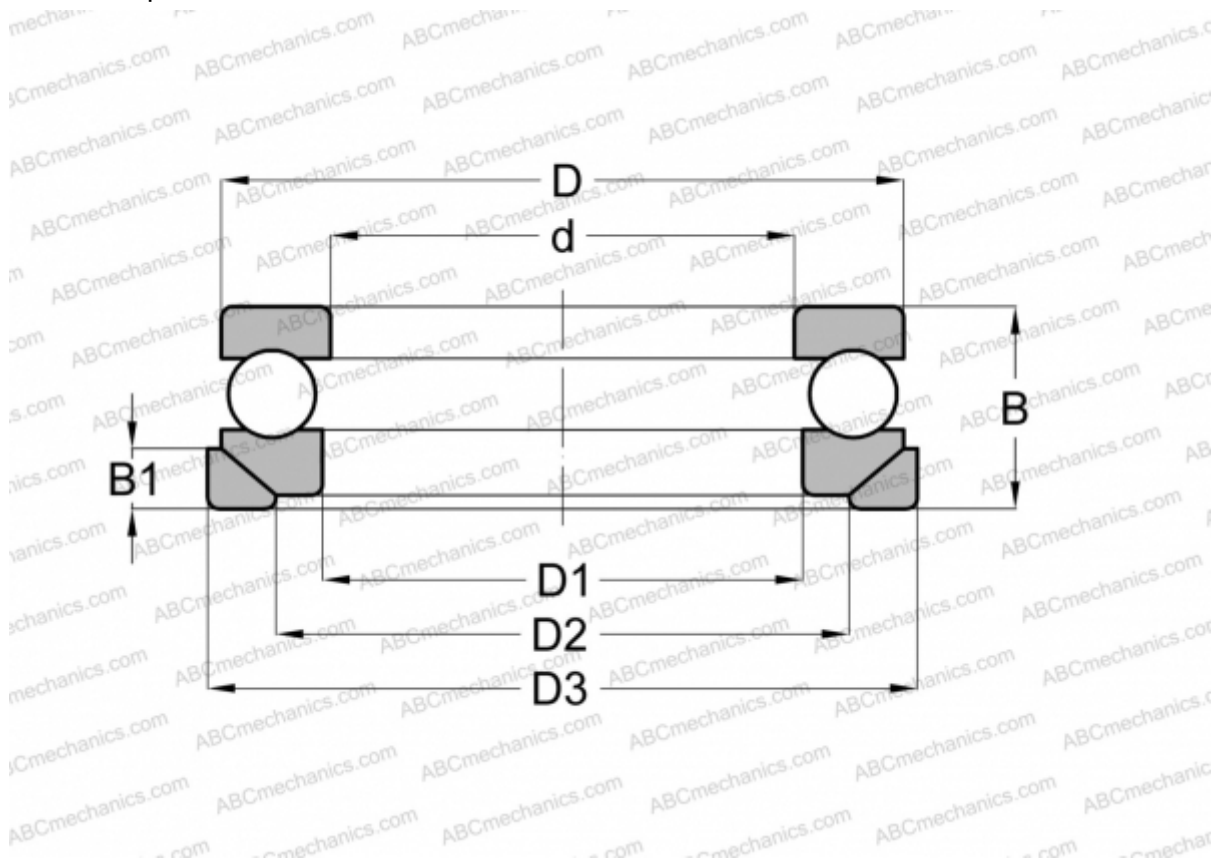

53248 U NSK

Thrust ball bearings

TYPE: Ball bearings, Thrust ball bearing, Single direction, With spherical housing locating washer and seating washer, separable

Technical specification

DIMENSIONS, MM

d	240,000
D	335,000
D1	244,000
D2	290,000
D3	350,000
B	92,000
B1	30,000

WEIGHT, KG 27,302

MANUFACTURER [NSK](#)

INTERCHANGE

ABC	53248+U248
RIV	LR 240
STEYR	53248 U