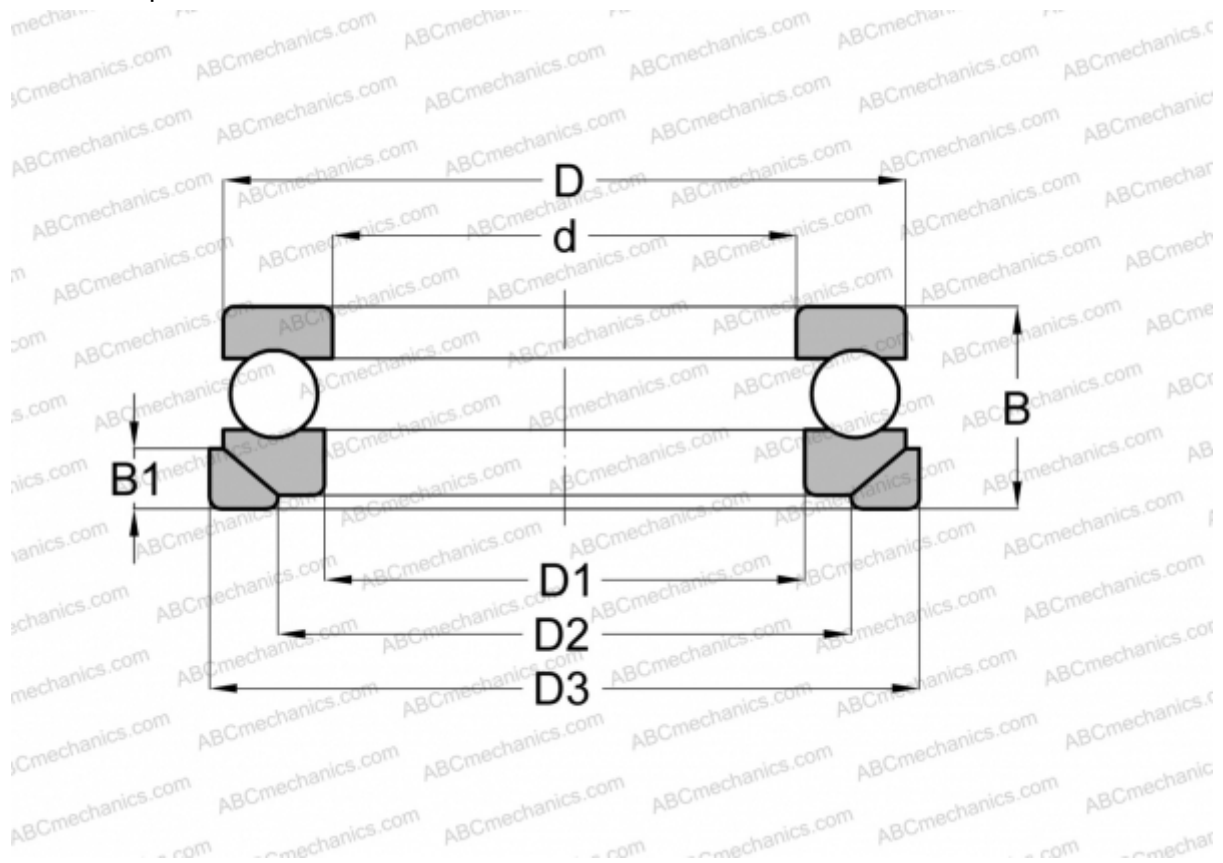

## 53252 U STEYR

Thrust ball bearings

TYPE: Ball bearings, Thrust ball bearing, Single direction, With spherical housing locating washer and seating washer, separable

### Technical specification

#### DIMENSIONS, MM

d	260,000
D	355,000
D1	264,000
D2	305,000
D3	370,000
B	93,000
B1	30,000

**WEIGHT, KG** 29,103

**MANUFACTURER** [STEYR](#)