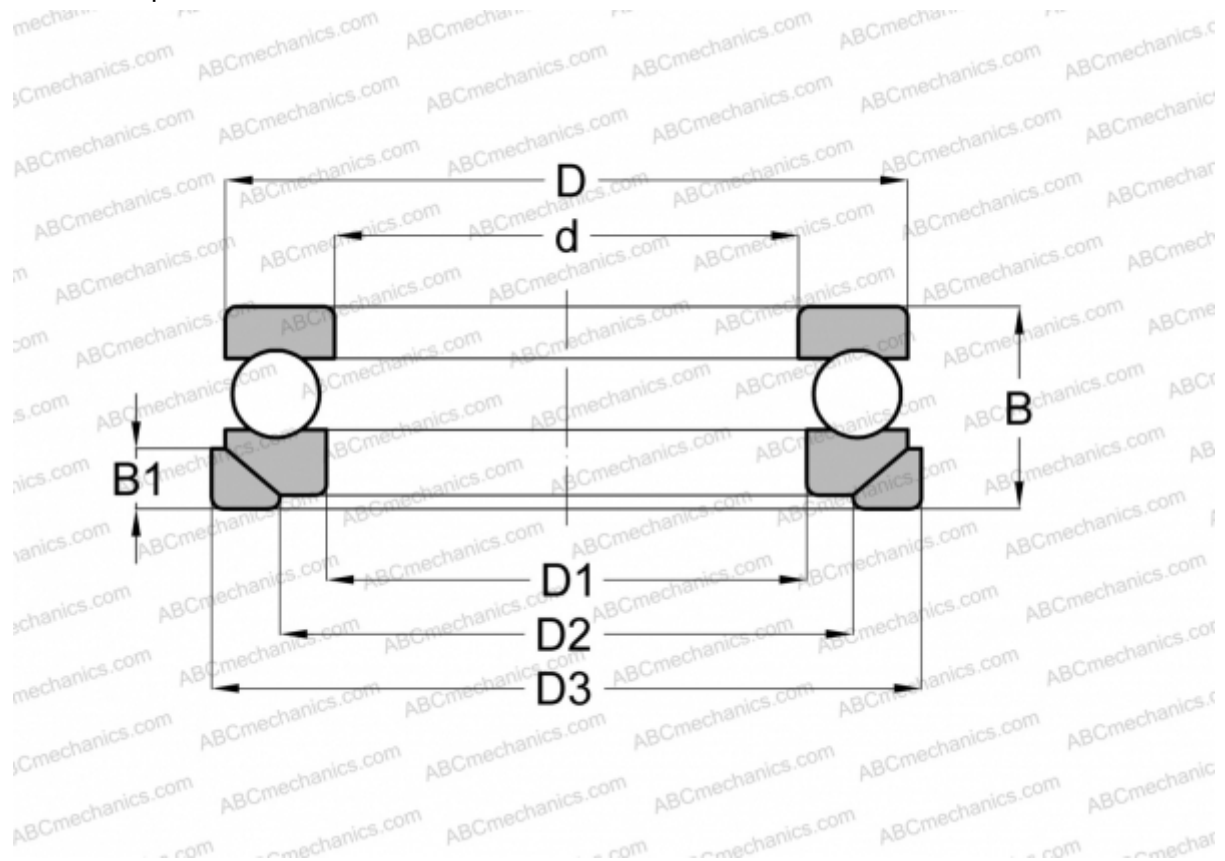

## 53256+U256 ABC

Thrust ball bearings

TYPE: Ball bearings, Thrust ball bearing, Single direction, With spherical housing locating washer and seating washer, separable

### Technical specification

#### DIMENSIONS, MM

d	280,000
D	375,000
D1	284,000
D2	325,000
D3	390,000
B	94,000
B1	31,000

**WEIGHT, KG** 31,502

**MANUFACTURER** [ABC](#)