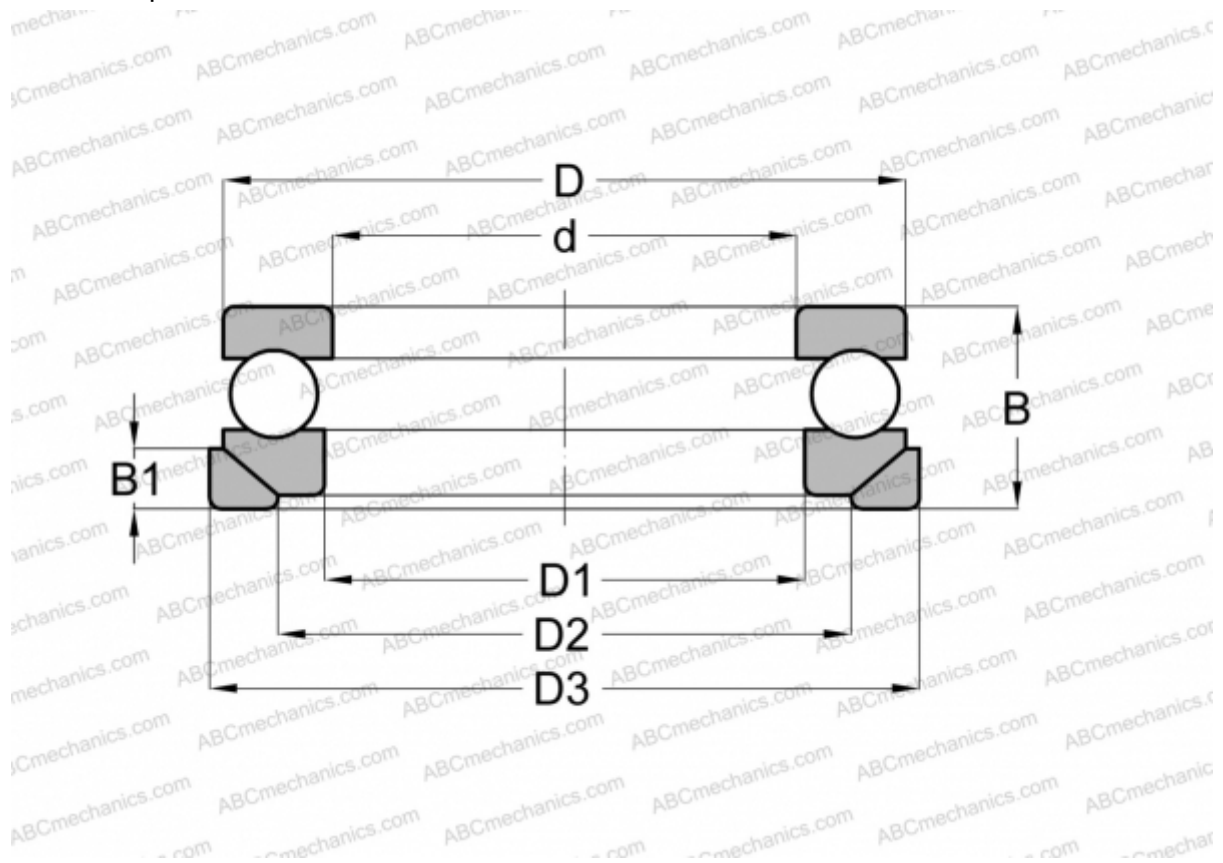

53256 U NSK

Thrust ball bearings

TYPE: Ball bearings, Thrust ball bearing, Single direction, With spherical housing locating washer and seating washer, separable

Technical specification

DIMENSIONS, MM

d	280,000
D	375,000
D1	284,000
D2	325,000
D3	390,000
B	94,000
B1	31,000

WEIGHT, KG 31,502

MANUFACTURER [NSK](#)

INTERCHANGE

ABC	53256+U256
RIV	LR 280
STEYR	53256 U