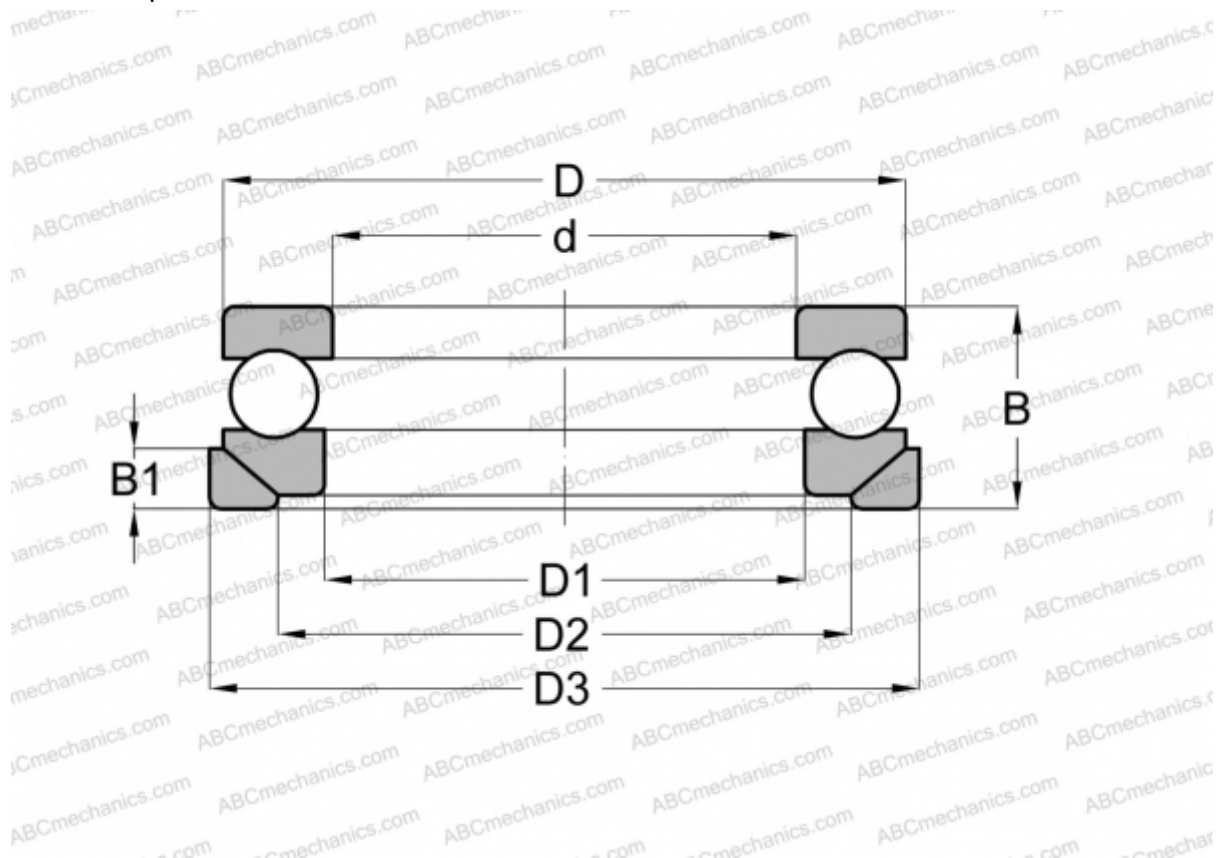

## 53260+U260 ABC

Thrust ball bearings

TYPE: Ball bearings, Thrust ball bearing, Single direction, With spherical housing locating washer and seating washer, separable

### Technical specification

#### DIMENSIONS, MM

d	300,000
D	415,000
D1	304,000
D2	360,000
D3	430,000
B	112,000
B1	34,000

**WEIGHT, KG** 49,800

**MANUFACTURER** [ABC](#)