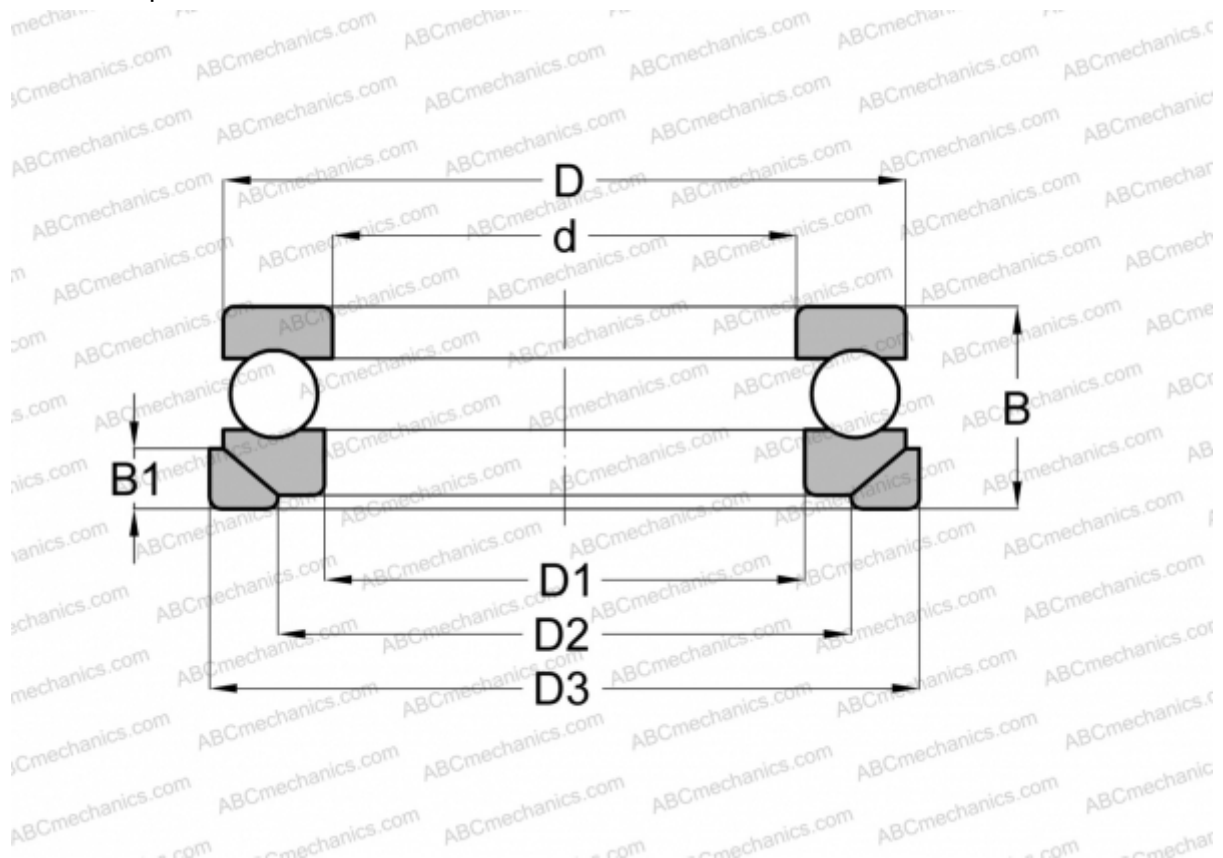

53260 U NSK

Thrust ball bearings

TYPE: Ball bearings, Thrust ball bearing, Single direction, With spherical housing locating washer and seating washer, separable

Technical specification

DIMENSIONS, MM

d	300,000
D	415,000
D1	304,000
D2	360,000
D3	430,000
B	112,000
B1	34,000

WEIGHT, KG 49,800

MANUFACTURER [NSK](#)

INTERCHANGE

ABC	53260+U260
RIV	LR 300
STEYR	53260 U